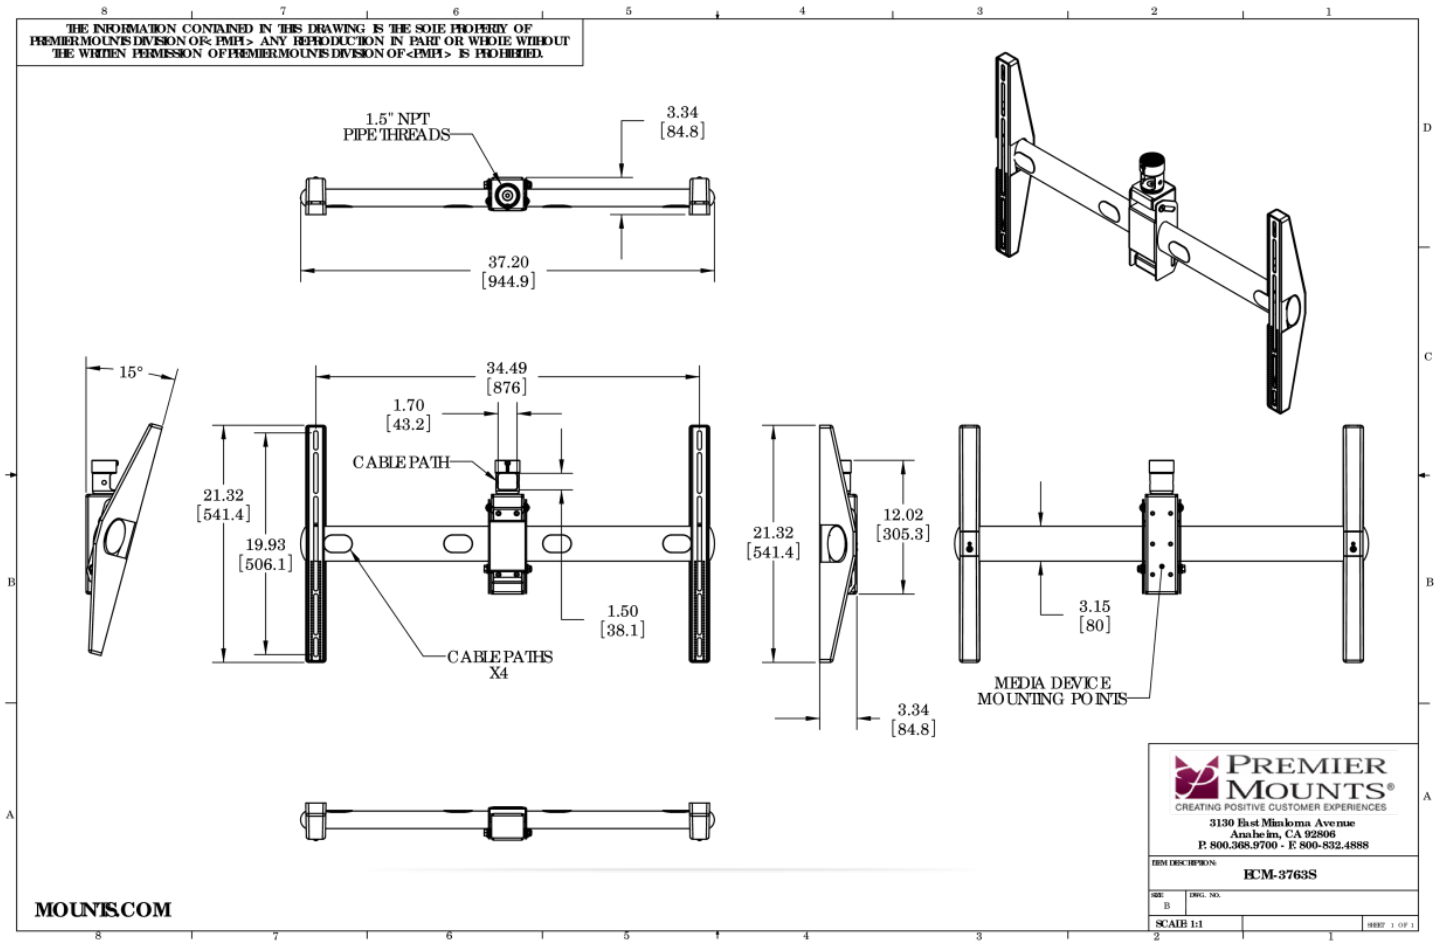

ECM-3763S

Ceiling Mount for Flat-Panels up to 175 lb./80 kg

LIST \$299.00	Color: Black
Weight	31.00 lb. 14.1 kg
Weight Cap. per Head	175 lb. 79.4 kg
Width	37.20 in. 945 mm
Height	21.60 in. 548.6 mm
Mounting Pattern	200 x 200 (Min) - 875 x 505 (Max) mm
Display Range	37.00 - 63.00 in
Tilt	+15.00° / -15.00°
Swivel	360°

Downloads at Mounts.com

[Data Sheet](#)

[Bid Specification Document](#)

175 lb.

+21.60

+15.00°
-15.00°

200 x
200 min.

875 x
505 max.

37-63 in

DESCRIPTION

Ceiling mount for flat-panels up to 175 lb. Supports a single 37 - 63 in. display and adapts to 1.5 in. NPT threaded pipe or height adjustable pipe adapters.

FEATURES

- Supports a single flat-panel
- Ultra-thin design keeps center of gravity close to flat-panel to reduce deflection
- Integrated cable management keeps installation clean and organized
- Suspends from ceiling with 1.5 in. NPT (not included)
- Works with optional brackets for mini PCs and digital media player adapters
- Mount displays right out of the box with no adapters needed

ECM-3763S

Ceiling Mount for Flat-Panels up to 175 lb./80 kg

DOWNLOAD FULL SIZE CAD FILES AND DIMENSIONAL DRAWINGS AT MOUNTS.COM

World Headquarters | 1321 S. State College Blvd., Fullerton, CA 92831 | 800.368.9700 USA | F 800.832.4888 | www.mounts.com