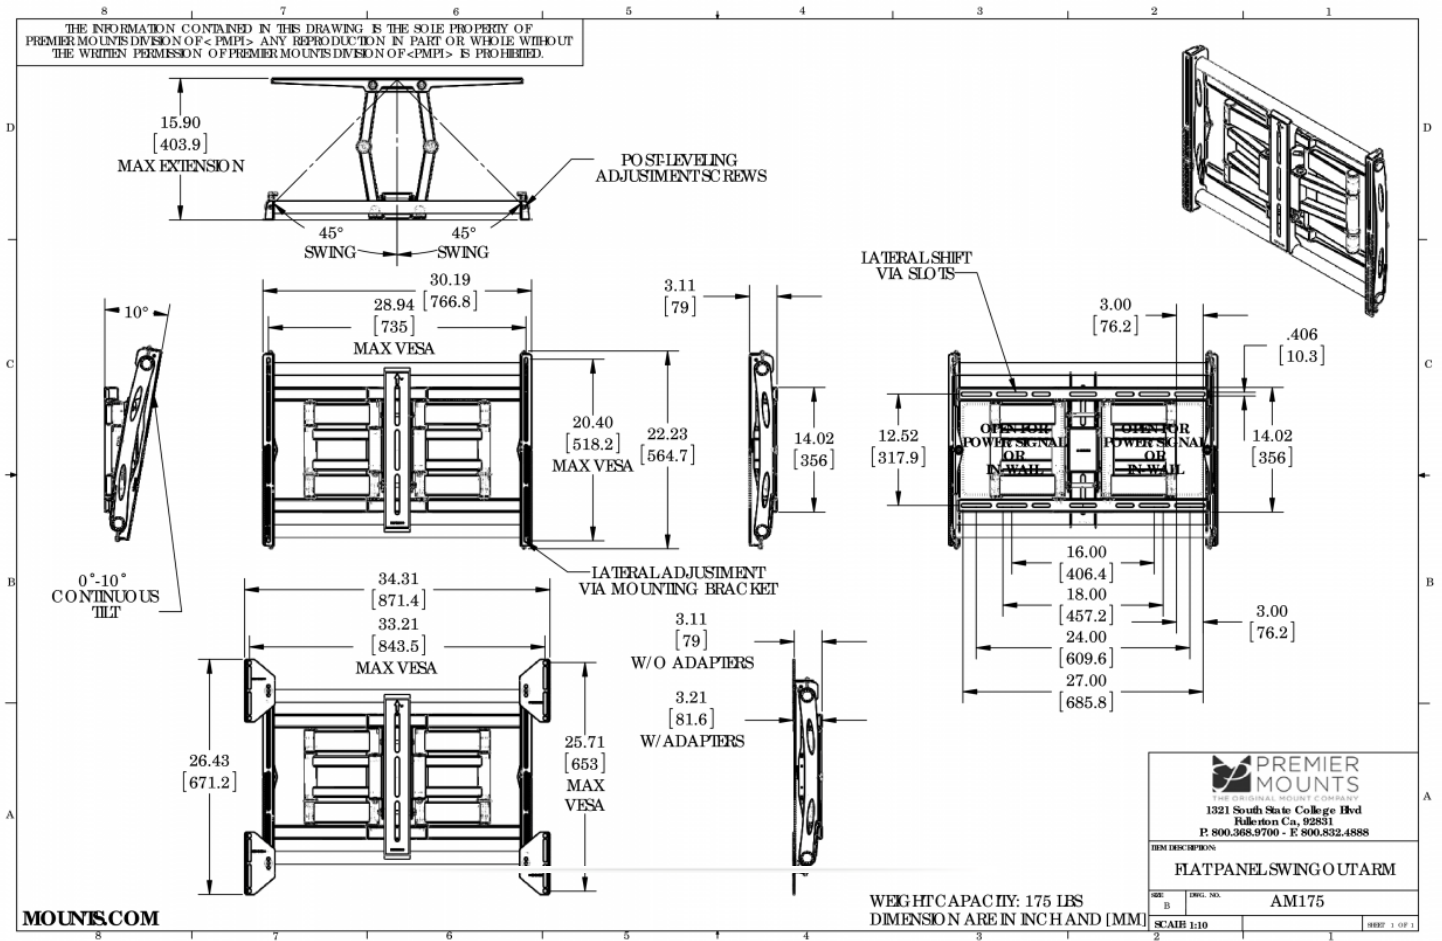

AM175

Swingout Mount for Flat-Panel Displays up to 175 lb./80 kg

LIST \$368.00	Color: Black
Weight	40.15 lb. 18.2 kg
Weight Cap. per Head	175 lb. 79.4 kg
Width	30.19 in. 767 mm
Height	21.59 in. 548.4 mm
Mounting Pattern	200 x 200 (Min) - 650 x 820 (Max) mm
Display Range	42.00 - 70.00 in
Tilt	+10.00°
Extension	+16.00 in. 406.4 mm
Swivel	45°

42-70 in

DESCRIPTION

The AM175 is a swingout mount for flat-panel displays up to 175 lb./80 kg. Typically fits displays ranging from 42 - 63 in. or displays with a mounting pattern of 200 x 200 mm to 650 x 820 mm. The AM175 allows up to 45° of swivel, 10° of tilt and extends 3.2 to 16 in. from the wall.

FEATURES

- For flat-panel displays up to 175 lb.
- Pull out arms extend 3.2 - 16 in. from the wall
- 10° of tilt and up to 45° of swivel
- Patented Griplates™ (US Patent number 8,035,757 B2) support the flat-panel and holds the display tight on its mounting brackets
- Combine with INW-AM325 in-wall box for a flush mount installation

AM175

Swingout Mount for Flat-Panel Displays up to 175 lb./80 kg

DOWNLOAD FULL SIZE CAD FILES AND DIMENSIONAL DRAWINGS AT MOUNTS.COM

World Headquarters | 1321 S. State College Blvd., Fullerton, CA 92831 | 800.368.9700 USA | F 800.832.4888 | www.mounts.com