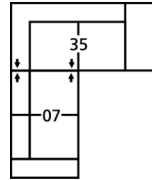

4-Seat Corner Sectional with Chaise Lounge
101 x 91"
257 x 231cm