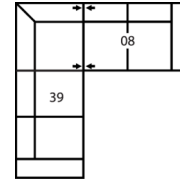

77631 ZURI

Dimensions shown as Width x Depth x Height. Specifications are correct at time of printing and are subject to change without notice.
LHF - left hand facing RHF - right hand facing IA - inside arm to inside

13 RHF Sofa
12 LHF Sofa
88 x 39 x 33"
224 x 99 x 84cm

77631 ZURI

Popular Configurations

Note: Always assemble configurations from right hand facing to left hand facing components.

How We Measure

Height - measured from the highest point of the back pillow to the floor.

Depth - measured from the front edge of the seat cushion to the top of the back.

Width - measured from the widest point of the arm or arm pillow to the widest point of the opposite arm or arm pillow.

Arm Height - measured from the top of the arm to the floor.

4-Seat Corner Sectional with Chaise Lounge
101 x 91"
257 x 231cm

5-Seat Corner Sectional
101 x 99"
257 x 251cm

5-Seat Corner Sectional with Chaise Lounge
127 x 91"
323 x 231cm

6-Seat Corner Sectional
127 x 99"
323 x 251cm