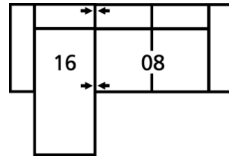

3-Seat Sofa Sectional with Chaise
98 x 62"
249 x 157cm