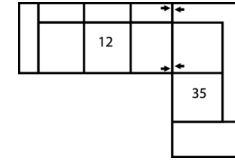

77631 ZURI

Dimensions shown as Width x Depth x Height. Specifications are correct at time of printing and are subject to change without notice.
LHF - left hand facing RHF - right hand facing IA - inside arm to inside

Dimensions

- A - Seat Depth - 23" / 58cm
- B - Seat Height - 17" / 43cm
- C - Arm Height - 23" / 58cm

Features

- Hardwood, softwood and engineered wood products; all joints pinned & glued for uniformity & strength
- Seat: Interwoven 100% elastic webbing offers consistent suspension for the life of the product
- High resilience seat foam for superior durability and comfort
- Back filled with blown fibre
- Wood or metal foot option

13 RHF Sofa
12 LHF Sofa
88 x 39 x 33"
224 x 99 x 84cm

77631 ZURI

Popular Configurations

Note: Always assemble configurations from right hand facing to left hand facing components.

How We Measure

Height - measured from the highest point of the back pillow to the floor.

4-Seat Corner Sectional with Chaise Lounge
101 x 91"
257 x 231cm

5-Seat Corner Sectional
101 x 99"
257 x 251cm

5-Seat Corner Sectional with Chaise Lounge
127 x 91"
323 x 231cm

6-Seat Corner Sectional
127 x 99"
323 x 251cm