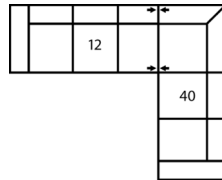

Dimensions

- A - Seat Depth - 23" / 58cm
- B - Seat Height - 17" / 43cm
- C - Arm Height - 23" / 58cm

Features

- Hardwood, softwood and engineered wood products; all joints pinned & glued for uniformity & strength
- Seat: Interwoven 100% elastic webbing offers consistent suspension for the life of the product
- High resilience seat foam for superior durability and comfort
- Back filled with blown fibre
- Wood or metal foot option

13 RHF Sofa
12 LHF Sofa
88 x 39 x 33"
224 x 99 x 84cm

77631 ZURI

Popular Configurations

Note: Always assemble configurations from right hand facing to left hand facing components.

How We Measure

Height - measured from the highest point of the back pillow to the floor.

Depth - measured from the front edge of the seat cushion to the top of the back.

Width - measured from the widest point of the arm or arm pillow to the widest point of the opposite arm or arm pillow.

Arm Height - measured from the top of the arm to the floor.

4-Seat Corner Sectional with Chaise Lounge
101 x 91"
257 x 231cm

5-Seat Corner Sectional
101 x 99"
257 x 251cm

5-Seat Corner Sectional with Chaise Lounge
127 x 91"
323 x 231cm

6-Seat Corner Sectional
127 x 99"
323 x 251cm