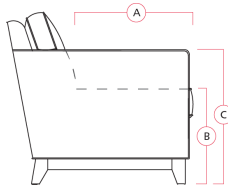

77631 ZURI

Dimensions shown as Width x Depth x Height. Specifications are correct at time of printing and are subject to change without notice.
LHF - left hand facing RHF - right hand facing IA - inside arm to inside

Dimensions

- A - Seat Depth - 23" / 58cm
- B - Seat Height - 17" / 43cm
- C - Arm Height - 23" / 58cm

Features

- Hardwood, softwood and engineered wood products; all joints pinned & glued for uniformity & strength
- Seat: Interwoven 100% elastic webbing offers consistent suspension for the life of the product
- High resilience seat foam for superior durability and comfort
- Back filled with blown fibre
- Wood or metal foot option