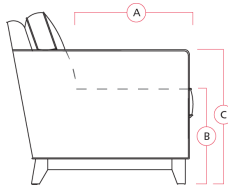

# 77594 SIRUS

**PALLISER**<sup>®</sup>  
My Home, My Style, My Way™

Dimensions shown as Width x Depth x Height. Specifications are correct at time of printing and are subject to change without notice.  
LHF - left hand facing RHF - right hand facing IA - inside arm to inside

01 Sofa  
82 x 37 x 35"  
208 x 94 x 89cm  
IA: 57" / 145cm

02 Chair  
44 x 37 x 35"  
112 x 94 x 89cm  
IA: 19" / 48cm

03 Loveseat  
63 x 37 x 35"  
160 x 94 x 89cm  
IA: 38" / 97cm

04 Ottoman  
25 x 21 x 16"  
64 x 53 x 41cm

## Dimensions

- A - Seat Depth - 21" / 53cm
- B - Seat Height - 19.5" / 50cm
- C - Arm Height - 24" / 61cm