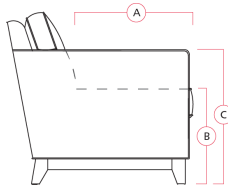

77558 BARRETT

Dimensions shown as Width x Depth x Height. Specifications are correct at time of printing and are subject to change without notice.
LHF - left hand facing RHF - right hand facing IA - inside arm to inside

Dimensions

- A - Seat Depth - 22" / 56cm
- B - Seat Height - 19" / 48cm
- C - Arm Height - 29" / 74cm

Features

- Hardwood, softwood and engineered wood products; all joints pinned & glued for uniformity & strength
- Back: Premium elastic webbing offers consistent suspension for the life of the product
- Seat: 8 gauge sinuous wire springs for superior ride and comfort
- High resilience seat foam for superior durability and comfort