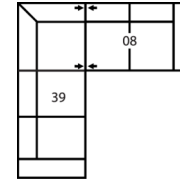

## Dimensions

- A - Seat Depth - 21" / 53cm
- B - Seat Height - 18" / 46cm
- C - Arm Height - 26" / 66cm

### How We Measure

**Height** - measured from the highest point of the back pillow to the floor.

**Depth** - measured from the front edge of the seat cushion to the top of the back.

**Width** - measured from the widest point of the arm or arm pillow to the widest point of the opposite arm or arm pillow.

**Arm Height** - measured from the top of the arm to the floor.

**Seat Height** - measured from the crown of the seat cushion to the floor.

**Seat Cushion Foam and Fibre-filled Components** - five year pro-rated warranty

**6-Seat Corner Sectional**  
115 x 91"  
292 x 231cm

**3-Seat Sofa Sectional with Chaise**  
88 x 63"  
224 x 160cm

**5-Seat Corner Sectional**  
92 x 91"  
234 x 231cm