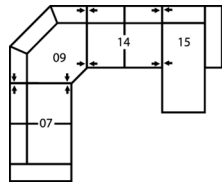

## Dimensions

- A - Seat Depth - 21" / 53cm
- B - Seat Height - 18" / 46cm
- C - Arm Height - 26" / 66cm

**Arm Height** - measured from the top of the arm to the floor.

**Seat Height** - measured from the crown of the seat cushion to the floor.

**Seat Cushion Foam and Fibre-filled Components** - five year pro-rated warranty

**6-Seat Corner Sectional**  
115 x 91"  
292 x 231cm

**3-Seat Sofa Sectional with Chaise**  
88 x 63"  
224 x 160cm

**5-Seat Corner Sectional**  
92 x 91"  
234 x 231cm

**4-Seat Angled Sectional**  
129 x 48"  
328 x 122cm

**6-Seat Corner Curve Sectional with Chaise**  
124 x 101"  
315 x 257cm

**6-Seat Angled Wedge Sectional Chaise**  
151 x 51"  
384 x 130cm

**4-Seat Angled Wedge Corner Sectional with Bumper**  
113 x 92"  
287 x 234cm