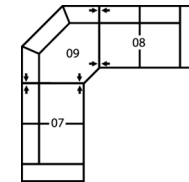

## Dimensions

- A - Seat Depth - 21" / 53cm
- B - Seat Height - 18" / 46cm
- C - Arm Height - 26" / 66cm

### How We Measure

**Height** - measured from the highest point of the back pillow to the floor.

**Depth** - measured from the front edge of the seat cushion to the top of the back.

**Width** - measured from the widest point of the arm or arm pillow to the widest point of the opposite arm or arm pillow.

**4-Seat Angled Sectional**  
129 x 48"  
328 x 122cm

**6-Seat Corner Curve Sectional with Chaise**  
124 x 101"  
315 x 257cm

**6-Seat Angled Wedge Sectional Chaise**  
151 x 51"  
384 x 130cm

**4-Seat Angled Wedge Corner Sectional with Bumper**  
113 x 92"  
287 x 234cm

**5-Seat Corner Curve Sectional**  
101 x 101"  
257 x 257cm