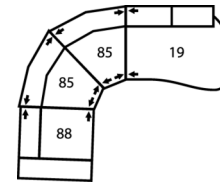

## Dimensions

- A - Seat Depth - 21" / 53cm
- B - Seat Height - 18" / 46cm
- C - Arm Height - 26" / 66cm

**Arm Height** - measured from the top of the arm to the floor.

**Seat Height** - measured from the crown of the seat cushion to the floor.

**Seat Cushion Foam and Fibre-filled Components** - five year pro-rated warranty

**6-Seat Corner Sectional**  
115 x 91"  
292 x 231cm

**3-Seat Sofa Sectional with Chaise**  
88 x 63"  
224 x 160cm

**5-Seat Corner Sectional**  
92 x 91"  
234 x 231cm

**4-Seat Angled Sectional**  
129 x 48"  
328 x 122cm

**6-Seat Corner Curve Sectional with Chaise**  
124 x 101"  
315 x 257cm

**6-Seat Angled Wedge Sectional Chaise**  
151 x 51"  
384 x 130cm

**4-Seat Angled Wedge Corner Sectional with Bumper**  
113 x 92"  
287 x 234cm