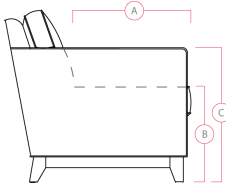

# 77494 JUNO

Dimensions shown as Width x Depth x Height. Specifications are correct at time of printing and are subject to change without notice.  
LHF - left hand facing RHF - right hand facing IA - inside arm to inside

## Dimensions

- A - Seat Depth - 21" / 53cm
- B - Seat Height - 18" / 46cm
- C - Arm Height - 26" / 66cm

### How We Measure

**Height** - measured from the highest point of the back pillow to the floor.

**Depth** - measured from the front edge of the seat cushion to the top of the back.

**Width** - measured from the widest point of the arm or arm pillow to the widest point of the opposite arm or arm pillow.