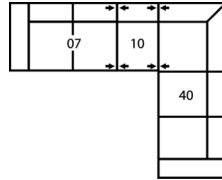

## Dimensions

- A - Seat Depth - 21" / 53cm
- B - Seat Height - 18" / 46cm
- C - Arm Height - 26" / 66cm

### How We Measure

**Height** - measured from the highest point of the back pillow to the floor.

**Depth** - measured from the front edge of the seat cushion to the top of the back.

**Width** - measured from the widest point of the arm or arm pillow to the widest point of the opposite arm or arm pillow.

**Arm Height** - measured from the top of the arm to the floor.

**Seat Height** - measured from the crown of the seat cushion to the floor.

**Seat Cushion Foam and Fibre-filled Components** - five year pro-rated warranty

**6-Seat Corner Sectional**  
115 x 91"  
292 x 231cm

**3-Seat Sofa Sectional with Chaise**  
88 x 63"  
224 x 160cm

**5-Seat Corner Sectional**  
92 x 91"  
234 x 231cm