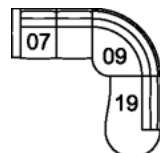

**14 Armless Loveseat**  
56 x 42 x 34"  
143 x 106 x 87 cm

**15 RHF Chaise**  
**16 LHF Chaise**  
37 x 65 x 34"  
94 x 166 x 87 cm

**17 Armless Sofa**  
84 x 42 x 34"  
214 x 106 x 87 cm

**19 RHF Bumper**  
**20 LHF Bumper**  
67 x 47 x 34"  
171 x 119 x 87 cm

**74 Ottoman Rectangular**  
36 x 27 x 19"  
92 x 69 x 47 cm

**95 Chair w/2 Arms**  
46 x 42 x 34"  
117 x 106 x 87 cm  
IA: 28" / 72 cm

## POPULAR CONFIGURATIONS

**16/08**  
87 x 56"  
221 x 143 cm

**16/14/15**  
148 x 50"  
376 x 127 cm

**07/09/19**  
125 x 126"  
318 x 321 cm

**07/15**  
112 x 50"  
285 x 127 cm

## DIMENSIONS

Seat Depth: 24" / 61 cm  
Seat Height: 19" / 47 cm  
Arm Depth: 41" / 105 cm  
Arm Height: 25" / 64 cm

Dimensions shown as Width x Depth x Height.

Dimensions are correct at the time of printing and are subject to change without notice. Actual measurements for each item may vary from what is shown here. Please allow up to a +/- 1 inch difference. Availability may vary by region.