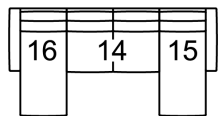

**14 Armless Loveseat**  
56 x 42 x 34"  
143 x 106 x 87 cm

**15 RHF Chaise**  
**16 LHF Chaise**  
37 x 65 x 34"  
94 x 166 x 87 cm

**17 Armless Sofa**  
84 x 42 x 34"  
214 x 106 x 87 cm

**19 RHF Bumper**  
**20 LHF Bumper**  
67 x 47 x 34"  
171 x 119 x 87 cm

**74 Ottoman Rectangular**  
36 x 27 x 19"  
92 x 69 x 47 cm

**95 Chair w/2 Arms**  
46 x 42 x 34"  
117 x 106 x 87 cm  
IA: 28" / 72 cm

## POPULAR CONFIGURATIONS

**16/08**  
87 x 56"  
221 x 143 cm

**16/14/15**  
148 x 50"  
376 x 127 cm

**07/09/19**  
125 x 126"  
318 x 321 cm

**07/15**  
112 x 50"  
285 x 127 cm

## DIMENSIONS

Seat Depth: 24" / 61 cm  
Seat Height: 19" / 47 cm  
Arm Depth: 41" / 105 cm  
Arm Height: 25" / 64 cm

Dimensions shown as Width x Depth x Height.

Dimensions are correct at the time of printing and are subject to change without notice. Actual measurements for each item may vary from what is shown here. Please allow up to a +/- 1 inch difference. Availability may vary by region.