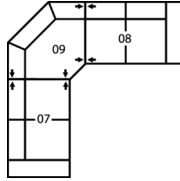

5-Seat Corner Curve Sectional

102 x 102"

259 x 259cm