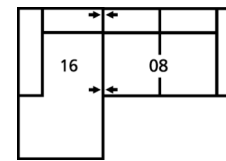

Dimensions

- A - Seat Depth - 22" / 56cm
- B - Seat Height - 21" / 53cm
- C - Arm Height - 26.5" / 67cm

Features

- Hardwood, softwood and engineered wood products; all joints pinned & glued for uniformity & strength
- Back: Premium elastic webbing offers consistent suspension for the life of the product
- Seat: Interwoven 100% elastic webbing offers consistent suspension for the life of the product
- Back filled with blown fibre

4-Seat Corner Sectional with Chaise Lounge
83 x 91"
211 x 231cm

5-Seat Sofa Sectional with Chaise
130 x 60"
330 x 152cm

6-Seat Corner Sectional
114 x 89"
290 x 226cm

6-Seat Curved Sectional
198 x 38"
503 x 97cm

6-Seat Corner Curve Sectional with 5-Seat Corner Curve Sectional Chaise
102 x 102"
259 x 259cm

4-Seat Sofa Sectional with Chaise
107 x 60"
272 x 152cm

5-Seat Corner Sectional with Chaise Lounge
114 x 83"
290 x 211cm

3-Seat Sofa Sectional with Chaise
84 x 60"
213 x 152cm

5-Seat Corner Sectional
91 x 89"
231 x 226cm