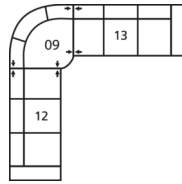

7-Seat Corner Curve Sectional
125 x 125"
318 x 318cm