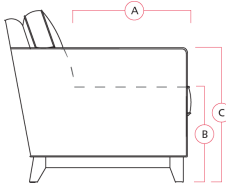

77332 MARYMOUNT

Dimensions shown as Width x Depth x Height. Specifications are correct at time of printing and are subject to change without notice.
LHF - left hand facing RHF - right hand facing IA - inside arm to inside

Dimensions

- A - Seat Depth - 22" / 56cm
- B - Seat Height - 21" / 53cm
- C - Arm Height - 26.5" / 67cm

Features

- Hardwood, softwood and engineered wood products; all joints pinned & glued for uniformity & strength
- Back: Premium elastic webbing offers consistent suspension for the life of the product
- Seat: Interwoven 100% elastic webbing offers consistent suspension for the life of the product
- Back filled with blown fibre