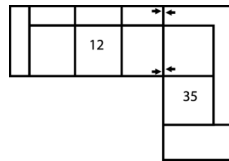

77332 MARYMOUNT

Dimensions shown as Width x Depth x Height. Specifications are correct at time of printing and are subject to change without notice.
LHF - left hand facing RHF - right hand facing IA - inside arm to inside

Dimensions

- A - Seat Depth - 22" / 56cm
- B - Seat Height - 21" / 53cm
- C - Arm Height - 26.5" / 67cm

Features

- Hardwood, softwood and engineered wood products; all joints pinned & glued for uniformity & strength
- Back: Premium elastic webbing offers consistent suspension for the life of the product
- Seat: Interwoven 100% elastic webbing offers consistent suspension for the life of the product
- Back filled with blown fibre

4-Seat Corner Sectional with Chaise Lounge
83 x 91"
211 x 231cm

5-Seat Sofa Sectional with Chaise
130 x 60"
330 x 152cm

6-Seat Corner Sectional
114 x 89"
290 x 226cm

6-Seat Curved Sectional
198 x 38"
503 x 97cm

6-Seat Corner Curve Sectional with 5-Seat Corner Curve Sectional Chaise
102 x 102"
259 x 259cm

4-Seat Sofa Sectional with Chaise
107 x 60"
272 x 152cm

5-Seat Corner Sectional with Chaise Lounge
114 x 83"
290 x 211cm