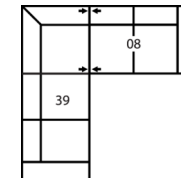

77332 MARYMOUNT

Dimensions shown as Width x Depth x Height. Specifications are correct at time of printing and are subject to change without notice.
LHF - left hand facing RHF - right hand facing IA - inside arm to inside

4-Seat Corner Sectional with Chaise Lounge
83 x 91"
211 x 231cm

5-Seat Sofa Sectional with Chaise
130 x 60"
330 x 152cm

6-Seat Corner Sectional
114 x 89"
290 x 226cm

6-Seat Curved Sectional
198 x 38"
503 x 97cm

6-Seat Corner Curve Sectional with 5-Seat Corner Curve Sectional Chaise
102 x 102"
259 x 259cm

4-Seat Sofa Sectional with Chaise
107 x 60"
272 x 152cm

5-Seat Corner Sectional with Chaise Lounge
114 x 83"
290 x 211cm

3-Seat Sofa Sectional with Chaise
84 x 60"
213 x 152cm

5-Seat Corner Sectional
91 x 89"
231 x 226cm