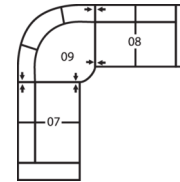

77332 MARYMOUNT

Dimensions shown as Width x Depth x Height. Specifications are correct at time of printing and are subject to change without notice.
LHF - left hand facing RHF - right hand facing IA - inside arm to inside

Depth - measured from the front edge of the seat cushion to the top of the back.

Width - measured from the widest point of the arm or arm pillow to the widest point of the opposite arm or arm pillow.

Arm Height - measured from the top of the arm to the floor.

4-Seat Corner Sectional with Chaise Lounge
83 x 91"
211 x 231cm

5-Seat Sofa Sectional with Chaise
130 x 60"
330 x 152cm

6-Seat Corner Sectional
114 x 89"
290 x 226cm

6-Seat Curved Sectional
198 x 38"
503 x 97cm

6-Seat Corner Curve Sectional with 5-Seat Corner Curve Sectional Chaise
102 x 102"
259 x 259cm

4-Seat Sofa Sectional with Chaise
107 x 60"
272 x 152cm

5-Seat Corner Sectional with Chaise Lounge
114 x 83"
290 x 211cm