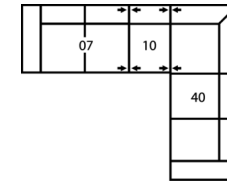

77332 MARYMOUNT

Dimensions shown as Width x Depth x Height. Specifications are correct at time of printing and are subject to change without notice.
LHF - left hand facing RHF - right hand facing IA - inside arm to inside

Dimensions

- A - Seat Depth - 22" / 56cm
- B - Seat Height - 21" / 53cm
- C - Arm Height - 26.5" / 67cm

Features

- Hardwood, softwood and engineered wood products; all joints pinned & glued for uniformity & strength
- Back: Premium elastic webbing offers consistent suspension for the life of the product
- Seat: Interwoven 100% elastic webbing offers consistent suspension for the life of the product
- Back filled with blown fibre

Depth - measured from the front edge of the seat cushion to the top of the back.

Width - measured from the widest point of the arm or arm pillow to the widest point of the opposite arm or arm pillow.

Arm Height - measured from the top of the arm to the floor.

4-Seat Corner Sectional with Chaise Lounge
83 x 91"
211 x 231cm

5-Seat Sofa Sectional with Chaise
130 x 60"
330 x 152cm

6-Seat Corner Sectional
114 x 89"
290 x 226cm

6-Seat Curved Sectional
198 x 38"
503 x 97cm