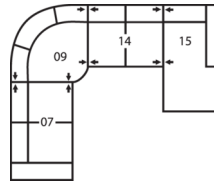

77332 MARYMOUNT

Dimensions shown as Width x Depth x Height. Specifications are correct at time of printing and are subject to change without notice.
LHF - left hand facing RHF - right hand facing IA - inside arm to inside

Depth - measured from the front edge of the seat cushion to the top of the back.

Width - measured from the widest point of the arm or arm pillow to the widest point of the opposite arm or arm pillow.

Arm Height - measured from the top of the arm to the floor.

4-Seat Corner Sectional with Chaise Lounge
83 x 91"
211 x 231cm

5-Seat Sofa Sectional with Chaise
130 x 60"
330 x 152cm

6-Seat Corner Sectional
114 x 89"
290 x 226cm

6-Seat Curved Sectional
198 x 38"
503 x 97cm

6-Seat Corner Curve Sectional with 5-Seat Corner Curve Sectional Chaise
102 x 102"
259 x 259cm

4-Seat Sofa Sectional with Chaise
107 x 60"
272 x 152cm

5-Seat Corner Sectional with Chaise Lounge
114 x 83"
290 x 211cm