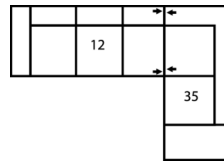

77332 MARYMOUNT

Dimensions shown as Width x Depth x Height. Specifications are correct at time of printing and are subject to change without notice.
LHF - left hand facing RHF - right hand facing IA - inside arm to inside

Dimensions

- A - Seat Depth - 22" / 56cm
- B - Seat Height - 21" / 53cm
- C - Arm Height - 26.5" / 67cm

Features

- Hardwood, softwood and engineered wood products; all joints pinned & glued for uniformity & strength
- Back: Premium elastic webbing offers consistent suspension for the life of the product
- Seat: Interwoven 100% elastic webbing offers consistent suspension for the life of the product
- Back filled with blown fibre

4-Seat Corner Sectional with Chaise Lounge
83 x 91"
211 x 231cm

5-Seat Sofa Sectional with Chaise
130 x 60"
330 x 152cm

6-Seat Corner Sectional
114 x 89"
290 x 226cm

6-Seat Curved Sectional
198 x 38"
503 x 97cm

6-Seat Corner Curve Sectional with 5-Seat Corner Curve Sectional Chaise
102 x 102"
259 x 259cm

4-Seat Sofa Sectional with Chaise
107 x 60"
272 x 152cm

5-Seat Corner Sectional with Chaise Lounge
114 x 83"
290 x 211cm