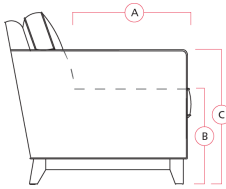

# 77289 REED

Dimensions shown as Width x Depth x Height. Specifications are correct at time of printing and are subject to change without notice.  
LHF - left hand facing RHF - right hand facing IA - inside arm to inside

## Dimensions

- A - Seat Depth - 22" / 56cm
- B - Seat Height - 18" / 46cm
- C - Arm Height - 23" / 58cm