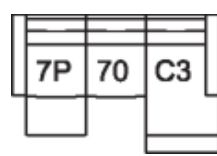

31 Wallhugger Power Recliner w/ Power Headrest
46 x 42 x 32"
117 x 105 x 81 cm
IA: 24" / 62 cm

6H Armless Power Recliner w/ Power Headrest
34 x 42 x 32"
86 x 105 x 81 cm

6P RHF Power Recliner w/ Power Headrest
44 x 42 x 32"
110 x 105 x 81 cm

70 Armless Chair
34 x 42 x 32"
86 x 105 x 81 cm

7P LHF Power Recliner w/ Power Headrest
44 x 42 x 32"
110 x 105 x 81 cm

9A Corner Square w Movable HeadR
47 x 47 x 32"
119 x 119 x 81 cm

C3 RHF PWR Reclining Chaise
C4 LHF PWR Reclining Chaise
44 x 63 x 32"
112 x 159 x 81 cm

POPULAR CONFIGURATIONS

7P/70/9A/70/6P
123 x 123"
313 x 313 cm

7P/70/9A/17
104 x 123"
265 x 313 cm

7P/70/C3
64 x 120"
163 x 305 cm

DIMENSIONS

Seat Depth: 23" / 59 cm
Seat Height: 19" / 49 cm
Arm Depth: 39" / 99 cm
Arm Height: 25" / 62 cm
Reclined Depth: 64" / 164 cm

Dimensions shown as Width x Depth x Height.

Dimensions are correct at the time of printing and are subject to change without notice. Actual measurements for each item may vary from what is shown here. Please allow up to a +/- 1 inch difference. Availability may vary by region.