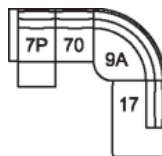

31 Wallhugger Power Recliner w/ Power Headrest
46 x 42 x 32"
117 x 105 x 81 cm
IA: 24" / 62 cm

6H Armless Power Recliner w/ Power Headrest
34 x 42 x 32"
86 x 105 x 81 cm

6P RHF Power Recliner w/ Power Headrest
44 x 42 x 32"
110 x 105 x 81 cm

70 Armless Chair
34 x 42 x 32"
86 x 105 x 81 cm

7P LHF Power Recliner w/ Power Headrest
44 x 42 x 32"
110 x 105 x 81 cm

9A Corner Square w Movable HeadR
47 x 47 x 32"
119 x 119 x 81 cm

C3 RHF PWR Reclining Chaise
C4 LHF PWR Reclining Chaise
44 x 63 x 32"
112 x 159 x 81 cm

POPULAR CONFIGURATIONS

7P/70/9A/70/6P
123 x 123"
313 x 313 cm

7P/70/9A/17
104 x 123"
265 x 313 cm

7P/70/C3
64 x 120"
163 x 305 cm

DIMENSIONS

Seat Depth: 23" / 59 cm
Seat Height: 19" / 49 cm
Arm Depth: 39" / 99 cm
Arm Height: 25" / 62 cm
Reclined Depth: 64" / 164 cm

Dimensions shown as Width x Depth x Height.

Dimensions are correct at the time of printing and are subject to change without notice. Actual measurements for each item may vary from what is shown here. Please allow up to a +/- 1 inch difference. Availability may vary by region.