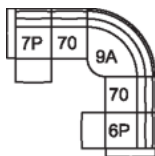

31 Wallhugger Power Recliner w/ Power Headrest
46 x 42 x 32"
117 x 105 x 81 cm
IA: 24" / 62 cm

6H Armless Power Recliner w/ Power Headrest
34 x 42 x 32"
86 x 105 x 81 cm

6P RHF Power Recliner w/ Power Headrest
44 x 42 x 32"
110 x 105 x 81 cm

70 Armless Chair
34 x 42 x 32"
86 x 105 x 81 cm

7P LHF Power Recliner w/ Power Headrest
44 x 42 x 32"
110 x 105 x 81 cm

9A Corner Square w Movable HeadR
47 x 47 x 32"
119 x 119 x 81 cm

C3 RHF PWR Reclining Chaise
C4 LHF PWR Reclining Chaise
44 x 63 x 32"
112 x 159 x 81 cm

POPULAR CONFIGURATIONS

7P/70/9A/70/6P
123 x 123"
313 x 313 cm

7P/70/9A/17
104 x 123"
265 x 313 cm

7P/70/C3
64 x 120"
163 x 305 cm

DIMENSIONS

Seat Depth: 23" / 59 cm
Seat Height: 19" / 49 cm
Arm Depth: 39" / 99 cm
Arm Height: 25" / 62 cm
Reclined Depth: 64" / 164 cm

Dimensions shown as Width x Depth x Height.

Dimensions are correct at the time of printing and are subject to change without notice. Actual measurements for each item may vary from what is shown here. Please allow up to a +/- 1 inch difference. Availability may vary by region.