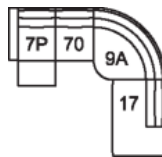

6H Armless Power Recliner  
w/ Power Headrest  
34 x 41 x 32"  
87 x 105 x 82 cm

70 Armless Chair  
34 x 41 x 32"  
87 x 105 x 82 cm

9A Corner Square w Movable  
HeadR  
47 x 47 x 32"  
119 x 119 x 82 cm

C3 RHF PWR Reclining  
Chaise  
C4 LHF PWR Reclining  
Chaise  
43 x 64 x 32"  
110 x 162 x 82 cm

6P RHF Power Recliner w/  
Power Headrest  
7P LHF Power Recliner w/  
Power Headrest  
43 x 41 x 32"  
109 x 105 x 82 cm

POPULAR CONFIGURATIONS

7P/70/9A/70/6P  
123 x 123"  
313 x 313 cm

7P/70/9A/17  
104 x 123"  
265 x 313 cm

7P/70/C3  
63 x 119"  
161 x 303 cm

DIMENSIONS

Seat Depth: 23" / 59 cm  
Seat Height: 19" / 49 cm  
Arm Depth: 39" / 100 cm  
Arm Height: 24" / 62 cm  
Reclined Depth: 63" / 161 cm

Dimensions shown as Width x Depth x Height.

Dimensions are correct at the time of printing and are subject to change without notice. Actual measurements for each item may vary from what is shown here. Please allow up to a +/- 1 inch difference. Availability may vary by region.