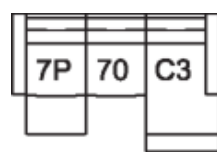

C3 RHF PWR Reclining  
Chaise  
C4 LHF PWR Reclining  
Chaise  
43 x 64 x 32"  
110 x 162 x 82 cm

6P RHF Power Recliner w/  
Power Headrest  
7P LHF Power Recliner w/  
Power Headrest  
43 x 41 x 32"  
109 x 105 x 82 cm

POPULAR CONFIGURATIONS

7P/70/9A/70/6P  
123 x 123"  
313 x 313 cm

7P/70/9A/17  
104 x 123"  
265 x 313 cm

7P/70/C3  
63 x 119"  
161 x 303 cm

DIMENSIONS

Seat Depth: 23" / 59 cm  
Seat Height: 19" / 49 cm  
Arm Depth: 39" / 100 cm  
Arm Height: 24" / 62 cm  
Reclined Depth: 63" / 161 cm