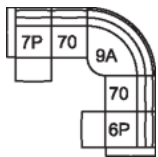

6H Armless Power Recliner  
w/ Power Headrest  
34 x 41 x 32"  
87 x 105 x 82 cm

70 Armless Chair  
34 x 41 x 32"  
87 x 105 x 82 cm

9A Corner Square w Movable  
HeadR  
47 x 47 x 32"  
119 x 119 x 82 cm

C3 RHF PWR Reclining  
Chaise  
C4 LHF PWR Reclining  
Chaise  
43 x 64 x 32"  
110 x 162 x 82 cm

6P RHF Power Recliner w/  
Power Headrest  
7P LHF Power Recliner w/  
Power Headrest  
43 x 41 x 32"  
109 x 105 x 82 cm

POPULAR CONFIGURATIONS

7P/70/9A/70/6P  
123 x 123"  
313 x 313 cm

7P/70/9A/17  
104 x 123"  
265 x 313 cm

7P/70/C3  
63 x 119"  
161 x 303 cm

DIMENSIONS

Seat Depth: 23" / 59 cm  
Seat Height: 19" / 49 cm  
Arm Depth: 39" / 100 cm  
Arm Height: 24" / 62 cm  
Reclined Depth: 63" / 161 cm

Dimensions shown as Width x Depth x Height.

Dimensions are correct at the time of printing and are subject to change without notice. Actual measurements for each item may vary from what is shown here. Please allow up to a +/- 1 inch difference. Availability may vary by region.