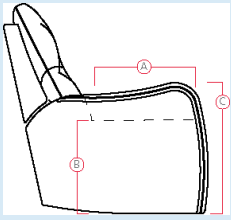

42207

BUENA VISTA**DIMENSIONS**

A - Seat Depth - 21" / 53cm

B - Seat Height - 17.5" / 44cm

C - Arm Height - 24" / 61cm

Dimensions shown as Width x Depth x Height. Specifications are correct at time of printing and are subject to change without notice.
LHF - left hand facing RHF - right hand facing IA - inside arm to inside

How We Measure

Height - measured from the highest point of the back pillow to the floor.

Depth - measured from the front edge of the seat cushion to the top of the back.

Width - measured from the widest point of the arm or arm pillow to the widest point of the opposite arm or arm pillow.