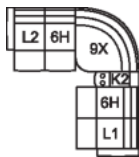

66 RHF Power Recliner w/
Power Headrest

67 LHF Power Recliner w/
Power Headrest

L1 RHF Pwr Recl Pwr/HR Pwr
Lumbar

L2 LHF Pwr Recl Pwr/HR Pwr
Lumber

31 x 40 x 43"

79 x 102 x 108 cm

68 Console Loveseat Power
Recliner w/ Power Headrest

L8 Console Loveseat Recliner
Power w/ Power Headrest &

Power Lumbar

73 x 40 x 43"

186 x 102 x 108 cm

6H Armless Power Recliner
w/ Power Headrest

L3 Armless P/Recl Pwr/HR
Pwr Lum

25 x 40 x 43"

64 x 102 x 108 cm

POPULAR CONFIGURATIONS

L2/6H/9X/6H/L1

109 x 109"

277 x 277 cm

L2/6H/9X/K2/6H/L1

122 x 109"

310 x 277 cm

L2/K1/6H/6H/K1/L1

111 x 111"

282 x 282 cm

DIMENSIONS

- Seat Depth: 22" / 56 cm
- Seat Height: 22" / 56 cm
- Arm Depth: 35" / 89 cm
- Arm Height: 25" / 62 cm
- Reclined Depth: 68" / 172 cm

Dimensions shown as Width x Depth x Height.