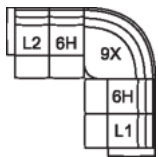

66 RHF Power Recliner w/
Power Headrest

67 LHF Power Recliner w/
Power Headrest

L1 RHF Pwr Recl Pwr/HR Pwr
Lumbar

L2 LHF Pwr Recl Pwr/HR Pwr
Lumber

31 x 40 x 43"

79 x 102 x 108 cm

68 Console Loveseat Power
Recliner w/ Power Headrest

L8 Console Loveseat Recliner
Power w/ Power Headrest &

Power Lumbar

73 x 40 x 43"

186 x 102 x 108 cm

6H Armless Power Recliner
w/ Power Headrest

L3 Armless P/Recl Pwr/HR
Pwr Lum

25 x 40 x 43"

64 x 102 x 108 cm

POPULAR CONFIGURATIONS

L2/6H/9X/6H/L1

109 x 109"

277 x 277 cm

L2/6H/9X/K2/6H/L1

122 x 109"

310 x 277 cm

L2/K1/6H/6H/K1/L1

111 x 111"

282 x 282 cm

DIMENSIONS

- Seat Depth: 22" / 56 cm
- Seat Height: 22" / 56 cm
- Arm Depth: 35" / 89 cm
- Arm Height: 25" / 62 cm
- Reclined Depth: 68" / 172 cm

Dimensions shown as Width x Depth x Height.