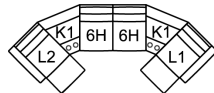

66 RHF Power Recliner w/
Power Headrest

67 LHF Power Recliner w/
Power Headrest

L1 RHF Pwr Recl Pwr/HR Pwr
Lumbar

L2 LHF Pwr Recl Pwr/HR Pwr
Lumber

31 x 40 x 43"

79 x 102 x 108 cm

68 Console Loveseat Power
Recliner w/ Power Headrest

L8 Console Loveseat Recliner
Power w/ Power Headrest &

Power Lumbar

73 x 40 x 43"

186 x 102 x 108 cm

6H Armless Power Recliner
w/ Power Headrest

L3 Armless P/Recl Pwr/HR
Pwr Lum

25 x 40 x 43"

64 x 102 x 108 cm

POPULAR CONFIGURATIONS

L2/6H/9X/6H/L1

109 x 109"

277 x 277 cm

L2/6H/9X/K2/6H/L1

122 x 109"

310 x 277 cm

L2/K1/6H/6H/K1/L1

111 x 111"

282 x 282 cm

DIMENSIONS

- Seat Depth: 22" / 56 cm
- Seat Height: 22" / 56 cm
- Arm Depth: 35" / 89 cm
- Arm Height: 25" / 62 cm
- Reclined Depth: 68" / 172 cm

Dimensions shown as Width x Depth x Height.