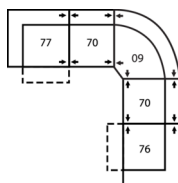

5-Seat Curved Corner Small Reclining Sectional

120 x 120"

305 x 305cm