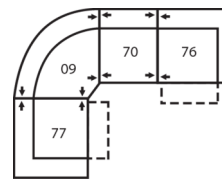

41130 ARLO

Dimensions shown as Width x Depth x Height. Specifications are correct at time of printing and are subject to change without notice.
LHF - left hand facing RHF - right hand facing IA - inside arm to inside

How We Measure

Height - measured from the highest point of the back pillow to the floor.

Depth - measured from the front edge of the seat cushion to the top of the back.

Width - measured from the widest point of the arm or arm pillow to the widest point of the opposite arm or arm pillow.

Arm Height - measured from the top of the arm to the floor.

Seat Height - measured from the crown of the seat cushion to the floor.

Warranty

Wood Frames, Springs or Webbing - ten year warranty

Metal Frames - two year warranty under normal household use

5-Seat Curved Corner Small Reclining Sectional

120 x 120"

305 x 305cm

4-Seat Curved Corner Reclining Sectional

120 x 88"

305 x 224cm