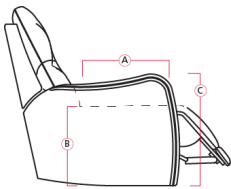

41130 ARLO

Dimensions shown as Width x Depth x Height. Specifications are correct at time of printing and are subject to change without notice.
LHF - left hand facing RHF - right hand facing IA - inside arm to inside

Dimensions

- A - Seat Depth - 22.5" / 57cm
- B - Seat Height - 19.5" / 50cm
- C - Arm Height - 24" / 61cm

Features

- Hardwood, softwood and engineered wood products; all joints pinned & glued for uniformity & strength
- Back: Premium elastic webbing offers consistent suspension for the life of the product
- Seat: 8 gauge sinuous wire springs for superior ride and comfort
- High resilience seat foam for superior durability and comfort
- Back filled with blown fibre
- Chaise styling for ultimate comfort and support in full recline
- Toggle power mechanism

63 Loveseat Recliner Power
59 x 41 x 39"
150 x 104 x 99cm
IA: 46" / 117cm

76 RHF Recliner
38 x 41 x 39"
97 x 104 x 99cm

2P Armless Wide Recliner Pwr
32 x 41 x 39"
81 x 104 x 99cm

53 Loveseat Recliner
59 x 41 x 39"
150 x 104 x 99cm
IA: 46" / 117cm

How We Measure

Height - measured from the highest point of the back pillow to the floor.

Depth - measured from the front edge of the seat cushion to the top of the back.

Width - measured from the widest point of the arm or arm pillow to the widest point of the opposite arm or arm pillow.