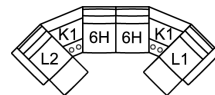

66 RHF Power Recliner w/ Power Headrest

67 LHF Power Recliner w/ Power Headrest

L1 RHF Pwr Recl Pwr/HR Pwr Lumbar

L2 LHF Pwr Recl Pwr/HR Pwr Lumbar

32 x 41 x 42"

82 x 103 x 107 cm

68 Console Loveseat Power Recliner w/ Power Headrest

L8 Console Loveseat Recliner Power w/ Power Headrest & Power Lumbar

77 x 41 x 42"

196 x 103 x 107 cm

6H Armless Power Recliner w/ Power Headrest

L3 Armless P/Recl Pwr/HR Pwr Lum

23 x 41 x 42"

59 x 103 x 107 cm

POPULAR CONFIGURATIONS

L2/6H/9X/6H/L1
109 x 109"
277 x 277 cm

L2/6H/9X/K2/6H/L1
122 x 109"
310 x 277 cm

L2/K1/6H/6H/K1/L1
111 x 111"
282 x 282 cm

DIMENSIONS

Seat Depth: 18" / 46 cm
Seat Height: 16" / 42 cm
Arm Depth: 30" / 76 cm
Arm Height: 20" / 52 cm
Reclined Depth: 59" / 150 cm

Dimensions shown as Width x Depth x Height.

Dimensions are correct at the time of printing and are subject to change without notice. Actual measurements for each item may vary from what is shown here. Please allow up to a +/- 1 inch difference. Availability may vary by region.