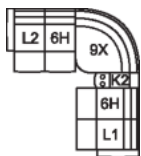

66 RHF Power Recliner w/ Power Headrest

67 LHF Power Recliner w/ Power Headrest

L1 RHF Pwr Recl Pwr/HR Pwr Lumbar

L2 LHF Pwr Recl Pwr/HR Pwr Lumbar

32 x 41 x 42"

82 x 103 x 107 cm

68 Console Loveseat Power Recliner w/ Power Headrest

L8 Console Loveseat Recliner Power w/ Power Headrest & Power Lumbar

77 x 41 x 42"

196 x 103 x 107 cm

6H Armless Power Recliner w/ Power Headrest

L3 Armless P/Recl Pwr/HR Pwr Lum

23 x 41 x 42"

59 x 103 x 107 cm

POPULAR CONFIGURATIONS

L2/6H/9X/6H/L1
109 x 109"
277 x 277 cm

L2/6H/9X/K2/6H/L1
122 x 109"
310 x 277 cm

L2/K1/6H/6H/K1/L1
111 x 111"
282 x 282 cm

DIMENSIONS

Seat Depth: 18" / 46 cm
Seat Height: 16" / 42 cm
Arm Depth: 30" / 76 cm
Arm Height: 20" / 52 cm
Reclined Depth: 59" / 150 cm

Dimensions shown as Width x Depth x Height.

Dimensions are correct at the time of printing and are subject to change without notice. Actual measurements for each item may vary from what is shown here. Please allow up to a +/- 1 inch difference. Availability may vary by region.