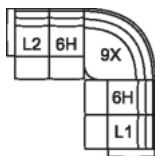

66 RHF Power Recliner w/ Power Headrest

67 LHF Power Recliner w/ Power Headrest

L1 RHF Pwr Recl Pwr/HR Pwr Lumbar

L2 LHF Pwr Recl Pwr/HR Pwr Lumbar

32 x 41 x 42"

82 x 103 x 107 cm

68 Console Loveseat Power Recliner w/ Power Headrest

L8 Console Loveseat Recliner Power w/ Power Headrest & Power Lumbar

77 x 41 x 42"

196 x 103 x 107 cm

6H Armless Power Recliner w/ Power Headrest

L3 Armless P/Recl Pwr/HR Pwr Lum

23 x 41 x 42"

59 x 103 x 107 cm

POPULAR CONFIGURATIONS

L2/6H/9X/6H/L1
109 x 109"
277 x 277 cm

L2/6H/9X/K2/6H/L1
122 x 109"
310 x 277 cm

L2/K1/6H/6H/K1/L1
111 x 111"
282 x 282 cm

DIMENSIONS

Seat Depth: 18" / 46 cm
Seat Height: 16" / 42 cm
Arm Depth: 30" / 76 cm
Arm Height: 20" / 52 cm
Reclined Depth: 59" / 150 cm

Dimensions shown as Width x Depth x Height.

Dimensions are correct at the time of printing and are subject to change without notice. Actual measurements for each item may vary from what is shown here. Please allow up to a +/- 1 inch difference. Availability may vary by region.