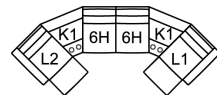

9X Corner Curve Large
54 x 54 x 42"
138 x 138 x 107 cm

K0 Wedge w/Storage
17 x 40 x 37"
42 x 101 x 94 cm

K1 Wedge 45 Degree w/Storage
36 x 38 x 37"
91 x 96 x 94 cm

K2 Console w/Storage
13 x 40 x 37"
34 x 101 x 94 cm

L1 RHF Pwr Recl Pwr/HR Pwr Lumbar
32 x 40 x 42"
82 x 101 x 107 cm

L2 LHF Pwr Recl Pwr/HR Pwr Lumbar
32 x 40 x 42"
82 x 101 x 107 cm

L3 Armless P/Recl Pwr/HR Pwr Lumbar
23 x 40 x 42"
59 x 101 x 107 cm

L6 Sofa Power Recliner w/ Power Headrest & Power Lumbar
L7 Loveseat Power Recliner w/ Power Headrest & Power Lumbar
L8 Console Loveseat Recliner Power w/ Power Headrest & Power Lumbar
L9 Wallhugger Power Recliner w/ Power Headrest & Power Lumbar
87 x 40 x 42"
221 x 101 x 107 cm
IA: 69" / 174 cm

POPULAR CONFIGURATIONS

L2/6H/9X/6H/L1
109 x 109"
277 x 277 cm

L2/6H/9X/K2/6H/L1
122 x 109"
310 x 277 cm

L2/K1/6H/6H/K1/L1
112 x 112"
285 x 285 cm

DIMENSIONS

Seat Depth: 20" / 52 cm
Seat Height: 19" / 49 cm
Arm Depth: 33" / 84 cm
Arm Height: 25" / 64 cm
Reclined Depth: 68" / 173 cm

Dimensions shown as Width x Depth x Height.

Dimensions are correct at the time of printing and are subject to change without notice. Actual measurements for each item may vary from what is shown here. Please allow up to a +/- 1 inch difference. Availability may vary by region.