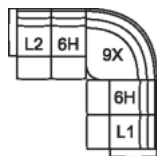

L1 RHF Pwr Recl Pwr/HR Pwr Lumbar
33 x 41 x 43"
84 x 105 x 110 cm

L2 LHF Pwr Recl Pwr/HR Pwr Lumbar
33 x 41 x 43"
84 x 105 x 110 cm

L3 Armless P/Recl Pwr/HR Pwr Lum
23 x 41 x 43"
59 x 105 x 110 cm

31 Wallhugger Power Recliner w/ Power Headrest
L9 Wallhugger Power Recliner w/ Power Headrest & Power Lumbar
40 x 41 x 43"
101 x 105 x 110 cm
IA: 20" / 50 cm

61 Sofa Power Recliner w/ Power Headrest
L6 Sofa Power Recliner w/ Power Headrest & Power Lumbar
86 x 41 x 43"
219 x 105 x 110 cm
IA: 66" / 168 cm

63 Loveseat Power Recliner w/ Power Headrest
L7 Loveseat Power Recliner w/ Power Headrest & Power Lumbar
63 x 41 x 43"
161 x 105 x 110 cm
IA: 43" / 110 cm

66 RHF Power Recliner w/ Power Headrest
67 LHF Power Recliner w/ Power Headrest
33 x 41 x 43"
84 x 105 x 110 cm

68 Console Loveseat Power Recliner w/ Power Headrest
L8 Console Loveseat Recliner Power w/ Power Headrest & Power Lumbar
77 x 41 x 43"
195 x 105 x 110 cm

POPULAR CONFIGURATIONS

L2/6H/9X/6H/L1
110 x 110"
280 x 280 cm

L2/6H/9X/K2/6H/L1
123 x 110"
313 x 280 cm

L2/K1/6H/6H/K1/L1
112 x 112"
285 x 285 cm

DIMENSIONS

Seat Depth: 21" / 55 cm
Seat Height: 21" / 53 cm
Arm Depth: 34" / 87 cm
Arm Height: 26" / 66 cm
Reclined Depth: 71" / 180 cm