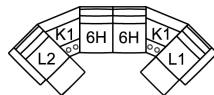

61 Sofa Power Recliner w/ Power Headrest
L6 Sofa Power Recliner w/ Power Headrest & Power Lumbar
86 x 41 x 43"
219 x 105 x 110 cm
IA: 66" / 168 cm

63 Loveseat Power Recliner w/ Power Headrest
L7 Loveseat Power Recliner w/ Power Headrest & Power Lumbar
63 x 41 x 43"
161 x 105 x 110 cm
IA: 43" / 110 cm

66 RHF Power Recliner w/ Power Headrest
67 LHF Power Recliner w/ Power Headrest
33 x 41 x 43"
84 x 105 x 110 cm

68 Console Loveseat Power Recliner w/ Power Headrest
L8 Console Loveseat Recliner Power w/ Power Headrest & Power Lumbar
77 x 41 x 43"
195 x 105 x 110 cm

POPULAR CONFIGURATIONS

L2/6H/9X/6H/L1
110 x 110"
280 x 280 cm

L2/6H/9X/K2/6H/L1
123 x 110"
313 x 280 cm

L2/K1/6H/6H/K1/L1
112 x 112"
285 x 285 cm

DIMENSIONS

Seat Depth: 21" / 55 cm
Seat Height: 21" / 53 cm
Arm Depth: 34" / 87 cm
Arm Height: 26" / 66 cm
Reclined Depth: 71" / 180 cm

Dimensions shown as Width x Depth x Height.

Dimensions are correct at the time of printing and are subject to change without notice. Actual measurements for each item may vary from what is shown here. Please allow up to a +/- 1 inch difference. Availability may vary by region.