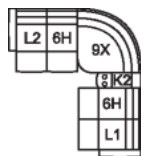

61 Sofa Power Recliner w/ Power Headrest
L6 Sofa Power Recliner w/ Power Headrest & Power Lumbar
86 x 41 x 43"
219 x 105 x 110 cm
IA: 66" / 168 cm

63 Loveseat Power Recliner w/ Power Headrest
L7 Loveseat Power Recliner w/ Power Headrest & Power Lumbar
63 x 41 x 43"
161 x 105 x 110 cm
IA: 43" / 110 cm

66 RHF Power Recliner w/ Power Headrest
67 LHF Power Recliner w/ Power Headrest
33 x 41 x 43"
84 x 105 x 110 cm

68 Console Loveseat Power Recliner w/ Power Headrest
L8 Console Loveseat Recliner Power w/ Power Headrest & Power Lumbar
77 x 41 x 43"
195 x 105 x 110 cm

POPULAR CONFIGURATIONS

L2/6H/9X/6H/L1
110 x 110"
280 x 280 cm

L2/6H/9X/K2/6H/L1
123 x 110"
313 x 280 cm

L2/K1/6H/6H/K1/L1
112 x 112"
285 x 285 cm

DIMENSIONS

Seat Depth: 21" / 55 cm
Seat Height: 21" / 53 cm
Arm Depth: 34" / 87 cm
Arm Height: 26" / 66 cm
Reclined Depth: 71" / 180 cm

Dimensions shown as Width x Depth x Height.

Dimensions are correct at the time of printing and are subject to change without notice. Actual measurements for each item may vary from what is shown here. Please allow up to a +/- 1 inch difference. Availability may vary by region.