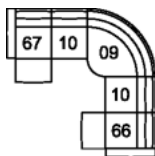

**61 Sofa Power Recliner w/
Power Headrest**
87 x 40 x 40"
221 x 102 x 101 cm
IA: 69" / 174 cm

**63 Loveseat Power Recliner
w/ Power Headrest**
64 x 40 x 40"
162 x 102 x 101 cm
IA: 46" / 116 cm

**68 Console Loveseat Power
Recliner w/ Power Headrest**
77 x 40 x 40"
196 x 102 x 101 cm

**6H Armless Power Recliner
w/ Power Headrest**
23 x 40 x 40"
59 x 102 x 101 cm

W2 Console w/Storage
14 x 40 x 35"
34 x 102 x 89 cm

**31 Wallhugger Power Recliner
w/ Power Headrest**
**39 Rocker Power Recliner w/
Power Headrest**
41 x 40 x 40"
103 x 102 x 101 cm
IA: 22" / 56 cm

**66 RHF Power Recliner w/
Power Headrest**
**67 LHF Power Recliner w/
Power Headrest**
32 x 40 x 40"
82 x 102 x 101 cm

POPULAR CONFIGURATIONS

67/10/09/10/66
103 x 103"
262 x 262 cm

67/10/09/W2/10/66
116 x 103"
295 x 262 cm

67/W1/10/10/W1/66
113 x 113"
288 x 288 cm

DIMENSIONS

Seat Depth: 22" / 56 cm
Seat Height: 19" / 50 cm
Arm Depth: 34" / 87 cm
Arm Height: 23" / 59 cm
Reclined Depth: 66" / 167 cm

Dimensions shown as Width x Depth x Height.