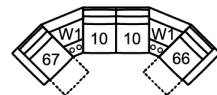

**61 Sofa Power Recliner w/
Power Headrest**
87 x 40 x 40"
221 x 102 x 101 cm
IA: 69" / 174 cm

**63 Loveseat Power Recliner
w/ Power Headrest**
64 x 40 x 40"
162 x 102 x 101 cm
IA: 46" / 116 cm

**68 Console Loveseat Power
Recliner w/ Power Headrest**
77 x 40 x 40"
196 x 102 x 101 cm

**6H Armless Power Recliner
w/ Power Headrest**
23 x 40 x 40"
59 x 102 x 101 cm

W2 Console w/Storage
14 x 40 x 35"
34 x 102 x 89 cm

**31 Wallhugger Power Recliner
w/ Power Headrest**
**39 Rocker Power Recliner w/
Power Headrest**
41 x 40 x 40"
103 x 102 x 101 cm
IA: 22" / 56 cm

**66 RHF Power Recliner w/
Power Headrest**
**67 LHF Power Recliner w/
Power Headrest**
32 x 40 x 40"
82 x 102 x 101 cm

POPULAR CONFIGURATIONS

67/10/09/10/66
103 x 103"
262 x 262 cm

67/10/09/W2/10/66
116 x 103"
295 x 262 cm

67/W1/10/10/W1/66
113 x 113"
288 x 288 cm

DIMENSIONS

Seat Depth: 22" / 56 cm
Seat Height: 19" / 50 cm
Arm Depth: 34" / 87 cm
Arm Height: 23" / 59 cm
Reclined Depth: 66" / 167 cm

Dimensions shown as Width x Depth x Height.