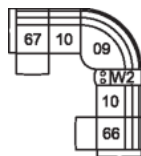

**61 Sofa Power Recliner w/
Power Headrest**
87 x 40 x 40"
221 x 102 x 101 cm
IA: 69" / 174 cm

**63 Loveseat Power Recliner
w/ Power Headrest**
64 x 40 x 40"
162 x 102 x 101 cm
IA: 46" / 116 cm

**68 Console Loveseat Power
Recliner w/ Power Headrest**
77 x 40 x 40"
196 x 102 x 101 cm

**6H Armless Power Recliner
w/ Power Headrest**
23 x 40 x 40"
59 x 102 x 101 cm

W2 Console w/Storage
14 x 40 x 35"
34 x 102 x 89 cm

**31 Wallhugger Power Recliner
w/ Power Headrest**
**39 Rocker Power Recliner w/
Power Headrest**
41 x 40 x 40"
103 x 102 x 101 cm
IA: 22" / 56 cm

**66 RHF Power Recliner w/
Power Headrest**
**67 LHF Power Recliner w/
Power Headrest**
32 x 40 x 40"
82 x 102 x 101 cm

POPULAR CONFIGURATIONS

67/10/09/10/66
103 x 103"
262 x 262 cm

67/10/09/W2/10/66
116 x 103"
295 x 262 cm

67/W1/10/10/W1/66
113 x 113"
288 x 288 cm

DIMENSIONS

Seat Depth: 22" / 56 cm
Seat Height: 19" / 50 cm
Arm Depth: 34" / 87 cm
Arm Height: 23" / 59 cm
Reclined Depth: 66" / 167 cm

Dimensions shown as Width x Depth x Height.