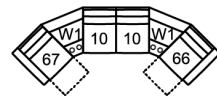

63 Loveseat Power Recliner
w/ Power Headrest
65 x 40 x 41"
164 x 102 x 104 cm
IA: 44" / 112 cm

68 Console Loveseat Power
Recliner w/ Power Headrest
78 x 40 x 41"
197 x 102 x 104 cm

6H Armless Power Recliner
w/ Power Headrest
25 x 40 x 41"
62 x 102 x 104 cm

W2 Console w/Storage
14 x 40 x 35"
34 x 102 x 89 cm

66 RHF Power Recliner w/
Power Headrest
67 LHF Power Recliner w/
Power Headrest
32 x 40 x 41"
82 x 102 x 104 cm

POPULAR CONFIGURATIONS

67/10/09/10/66
104 x 104"
265 x 265 cm

67/10/09/W2/10/66
117 x 104"
298 x 265 cm

67/W1/10/10/W1/66
114 x 114"
290 x 290 cm

DIMENSIONS

- Seat Depth: 21" / 52 cm
- Seat Height: 19" / 50 cm
- Arm Depth: 35" / 88 cm
- Arm Height: 24" / 62 cm
- Reclined Depth: 65" / 165 cm

Dimensions shown as Width x Depth x Height.

Dimensions are correct at the time of printing and are subject to change without notice. Actual measurements for each item may vary from what is shown here. Please allow up to a +/- 1 inch difference. Availability may vary by region.