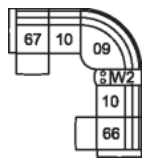

63 Loveseat Power Recliner
w/ Power Headrest
65 x 40 x 41"
164 x 102 x 104 cm
IA: 44" / 112 cm

68 Console Loveseat Power
Recliner w/ Power Headrest
78 x 40 x 41"
197 x 102 x 104 cm

6H Armless Power Recliner
w/ Power Headrest
25 x 40 x 41"
62 x 102 x 104 cm

W2 Console w/Storage
14 x 40 x 35"
34 x 102 x 89 cm

66 RHF Power Recliner w/
Power Headrest
67 LHF Power Recliner w/
Power Headrest
32 x 40 x 41"
82 x 102 x 104 cm

POPULAR CONFIGURATIONS

67/10/09/10/66
104 x 104"
265 x 265 cm

67/10/09/W2/10/66
117 x 104"
298 x 265 cm

67/W1/10/10/W1/66
114 x 114"
290 x 290 cm

DIMENSIONS

- Seat Depth: 21" / 52 cm
- Seat Height: 19" / 50 cm
- Arm Depth: 35" / 88 cm
- Arm Height: 24" / 62 cm
- Reclined Depth: 65" / 165 cm

Dimensions shown as Width x Depth x Height.

Dimensions are correct at the time of printing and are subject to change without notice. Actual measurements for each item may vary from what is shown here. Please allow up to a +/- 1 inch difference. Availability may vary by region.