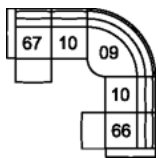

39 Rocker Power Recliner w/
Power Headrest
42 x 40 x 41"
106 x 102 x 104 cm
IA: 22" / 56 cm

60 Armless Power Recliner
25 x 40 x 41"
62 x 102 x 104 cm

61 Sofa Power Recliner w/
Power Headrest
88 x 40 x 41"
223 x 102 x 104 cm
IA: 67" / 171 cm

63 Loveseat Power Recliner
w/ Power Headrest
65 x 40 x 41"
164 x 102 x 104 cm
IA: 44" / 112 cm

68 Console Loveseat Power
Recliner w/ Power Headrest
78 x 40 x 41"
197 x 102 x 104 cm

6H Armless Power Recliner
w/ Power Headrest
25 x 40 x 41"
62 x 102 x 104 cm

W2 Console w/Storage
14 x 40 x 35"
34 x 102 x 89 cm

66 RHF Power Recliner w/
Power Headrest
67 LHF Power Recliner w/
Power Headrest
32 x 40 x 41"
82 x 102 x 104 cm

POPULAR CONFIGURATIONS

67/10/09/10/66
104 x 104"
265 x 265 cm

67/10/09/W2/10/66
117 x 104"
298 x 265 cm

67/W1/10/10/W1/66
114 x 114"
290 x 290 cm

DIMENSIONS

- Seat Depth: 21" / 52 cm
- Seat Height: 19" / 50 cm
- Arm Depth: 35" / 88 cm
- Arm Height: 24" / 62 cm
- Reclined Depth: 65" / 165 cm