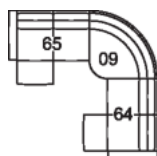

35 Wallhugger Recliner Chair
35 x 37 x 41"
89 x 93 x 104 cm
IA: 22" / 55 cm

39 Power Rocker Recliner
35 x 37 x 41"
89 x 93 x 104 cm
IA: 22" / 55 cm

51 Sofa Recliner
82 x 37 x 41"
207 x 93 x 104 cm
IA: 68" / 172 cm

53 Loveseat Recliner
59 x 37 x 41"
150 x 93 x 104 cm
IA: 46" / 116 cm

54 RHF Loveseat Recliner
55 LHF Loveseat Recliner
53 x 37 x 41"
134 x 93 x 104 cm

60 Power Armless Recliner
25 x 37 x 41"
63 x 93 x 104 cm

61 Power Sofa Recliner
82 x 37 x 41"
207 x 93 x 104 cm
IA: 68" / 172 cm

63 Loveseat Recliner Power
59 x 37 x 41"
150 x 93 x 104 cm
IA: 46" / 116 cm

64 RHF Loveseat Recliner Power
65 LHF Loveseat Power Recliner
53 x 37 x 41"
134 x 93 x 104 cm

POPULAR CONFIGURATIONS

65/09/64
98 x 98"
249 x 249 cm

DIMENSIONS

Seat Depth: 20" / 51 cm
Seat Height: 20" / 51 cm
Arm Depth: 31" / 80 cm
Arm Height: 24" / 60 cm
Reclined Depth: 63" / 161 cm

Dimensions shown as Width x Depth x Height.