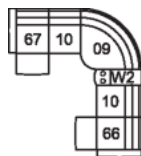

51 Sofa Manual Recliner
61 Sofa Power Recliner
87 x 40 x 39"
221 x 102 x 98 cm
IA: 69" / 177 cm

53 Loveseat Manual Recliner
63 Loveseat Power Recliner
65 x 40 x 39"
166 x 102 x 98 cm
IA: 47" / 119 cm

W2 Console w/Storage
14 x 40 x 35"
34 x 102 x 89 cm

32 Rocker Manual Recliner
31 Wallhugger Power Recliner
33 Swivel Rocker Manual Recliner
35 Wallhugger Manual Recliner
39 Rocker Power Recliner
41 x 40 x 39"
105 x 102 x 98 cm
IA: 20" / 52 cm

46 RHF Manual Recliner
47 LHF Manual Recliner
66 RHF Power Recliner
67 LHF Power Recliner
33 x 40 x 39"
82 x 102 x 98 cm

58 Console Loveseat Manual Recliner

68 Console Loveseat Power Recliner

77 x 40 x 39"
196 x 102 x 98 cm

POPULAR CONFIGURATIONS

67/10/09/10/66
103 x 103"
262 x 262 cm

67/10/09/W2/10/66
116 x 103"
295 x 262 cm

67/W1/10/10/W1/66
112 x 112"
285 x 285 cm

DIMENSIONS

Seat Depth: 22" / 56 cm
Seat Height: 19" / 48 cm
Arm Depth: 35" / 90 cm
Arm Height: 24" / 62 cm
Reclined Depth: 64" / 163 cm

Dimensions shown as Width x Depth x Height.