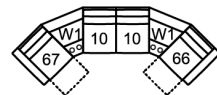

51 Sofa Manual Recliner
61 Sofa Power Recliner
87 x 40 x 39"
221 x 102 x 98 cm
IA: 69" / 177 cm

53 Loveseat Manual Recliner
63 Loveseat Power Recliner
65 x 40 x 39"
166 x 102 x 98 cm
IA: 47" / 119 cm

W2 Console w/Storage
14 x 40 x 35"
34 x 102 x 89 cm

32 Rocker Manual Recliner
31 Wallhugger Power Recliner
33 Swivel Rocker Manual Recliner
35 Wallhugger Manual Recliner
39 Rocker Power Recliner
41 x 40 x 39"
105 x 102 x 98 cm
IA: 20" / 52 cm

46 RHF Manual Recliner
47 LHF Manual Recliner
66 RHF Power Recliner
67 LHF Power Recliner
33 x 40 x 39"
82 x 102 x 98 cm

58 Console Loveseat Manual Recliner

68 Console Loveseat Power Recliner

77 x 40 x 39"
196 x 102 x 98 cm

POPULAR CONFIGURATIONS

67/10/09/10/66
103 x 103"
262 x 262 cm

67/10/09/W2/10/66
116 x 103"
295 x 262 cm

67/W1/10/10/W1/66
112 x 112"
285 x 285 cm

DIMENSIONS

Seat Depth: 22" / 56 cm
Seat Height: 19" / 48 cm
Arm Depth: 35" / 90 cm
Arm Height: 24" / 62 cm
Reclined Depth: 64" / 163 cm

Dimensions shown as Width x Depth x Height.