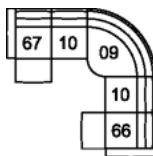

51 Sofa Manual Recliner
61 Sofa Power Recliner
87 x 40 x 39"
221 x 102 x 98 cm
IA: 69" / 177 cm

53 Loveseat Manual Recliner
63 Loveseat Power Recliner
65 x 40 x 39"
166 x 102 x 98 cm
IA: 47" / 119 cm

W2 Console w/Storage
14 x 40 x 35"
34 x 102 x 89 cm

32 Rocker Manual Recliner
31 Wallhugger Power Recliner
33 Swivel Rocker Manual Recliner
35 Wallhugger Manual Recliner
39 Rocker Power Recliner
41 x 40 x 39"
105 x 102 x 98 cm
IA: 20" / 52 cm

46 RHF Manual Recliner
47 LHF Manual Recliner
66 RHF Power Recliner
67 LHF Power Recliner
33 x 40 x 39"
82 x 102 x 98 cm

58 Console Loveseat Manual Recliner

68 Console Loveseat Power Recliner

77 x 40 x 39"
196 x 102 x 98 cm

POPULAR CONFIGURATIONS

67/10/09/10/66
103 x 103"
262 x 262 cm

67/10/09/W2/10/66
116 x 103"
295 x 262 cm

67/W1/10/10/W1/66
112 x 112"
285 x 285 cm

DIMENSIONS

Seat Depth: 22" / 56 cm
Seat Height: 19" / 48 cm
Arm Depth: 35" / 90 cm
Arm Height: 24" / 62 cm
Reclined Depth: 64" / 163 cm

Dimensions shown as Width x Depth x Height.