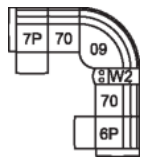

63 Loveseat Power Recliner w/ Power Headrest
67 x 40 x 40"
169 x 100 x 102 cm
IA: 47" / 120 cm

68 Console Loveseat Power Recliner w/ Power Headrest
79 x 40 x 40"
201 x 100 x 102 cm

6H Armless Power Recliner w/ Power Headrest
32 x 40 x 40"
80 x 100 x 102 cm

6P RHF Power Recliner w/ Power Headrest
41 x 40 x 40"
105 x 100 x 102 cm

70 Armless Chair
32 x 40 x 40"
80 x 100 x 102 cm

7P LHF Power Recliner w/ Power Headrest
41 x 40 x 40"
105 x 100 x 102 cm

W0 Wedge w/Storage
17 x 40 x 35"
43 x 102 x 89 cm

W1 Wedge 45 Degree w/Storage
37 x 38 x 35"
93 x 97 x 89 cm

W2 Console w/Storage
14 x 40 x 35"
34 x 102 x 89 cm

POPULAR CONFIGURATIONS

7P/70/09/70/6P
120 x 120"
305 x 305 cm

7P/70/09/W2/70/6P
133 x 120"
338 x 305 cm

7P/W1/70/70/W1/6P
133 x 133"
338 x 338 cm

DIMENSIONS

Seat Depth: 20" / 50 cm
Seat Height: 20" / 51 cm
Arm Depth: 35" / 89 cm
Arm Height: 25" / 64 cm
Reclined Depth: 63" / 161 cm

Dimensions shown as Width x Depth x Height.