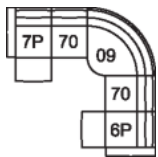

63 Loveseat Power Recliner w/ Power Headrest
67 x 40 x 40"
169 x 100 x 102 cm
IA: 47" / 120 cm

68 Console Loveseat Power Recliner w/ Power Headrest
79 x 40 x 40"
201 x 100 x 102 cm

6H Armless Power Recliner w/ Power Headrest
32 x 40 x 40"
80 x 100 x 102 cm

6P RHF Power Recliner w/ Power Headrest
41 x 40 x 40"
105 x 100 x 102 cm

70 Armless Chair
32 x 40 x 40"
80 x 100 x 102 cm

7P LHF Power Recliner w/ Power Headrest
41 x 40 x 40"
105 x 100 x 102 cm

W0 Wedge w/Storage
17 x 40 x 35"
43 x 102 x 89 cm

W1 Wedge 45 Degree w/Storage
37 x 38 x 35"
93 x 97 x 89 cm

W2 Console w/Storage
14 x 40 x 35"
34 x 102 x 89 cm

POPULAR CONFIGURATIONS

7P/70/09/70/6P
120 x 120"
305 x 305 cm

7P/70/09/W2/70/6P
133 x 120"
338 x 305 cm

7P/W1/70/70/W1/6P
133 x 133"
338 x 338 cm

DIMENSIONS

Seat Depth: 20" / 50 cm
Seat Height: 20" / 51 cm
Arm Depth: 35" / 89 cm
Arm Height: 25" / 64 cm
Reclined Depth: 63" / 161 cm

Dimensions shown as Width x Depth x Height.