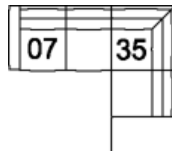

**22 Sofabed 60"**  
84 x 38 x 34"  
214 x 97 x 87 cm  
IA: 69" / 176 cm

**33 Swivel Chair**  
38 x 38 x 33"  
97 x 97 x 84 cm  
IA: 23" / 59 cm

**35 RHF Corner Chaise**  
**36 LHF Corner Chaise**  
84 x 38 x 34"  
214 x 97 x 87 cm

**40 RHF Sofa Split**  
**39 LHF Sofa Split**  
89 x 38 x 34"  
227 x 97 x 87 cm

**62 Pushback Chair**  
39 x 37 x 37"  
100 x 94 x 94 cm  
IA: 21" / 54 cm

## POPULAR CONFIGURATIONS

**12/35**  
115 x 84"  
293 x 214 cm

**07/35**  
92 x 84"  
234 x 214 cm

**16/08**  
84 x 60"  
214 x 153 cm

## DIMENSIONS

Seat Depth: 21" / 53 cm  
Seat Height: 18" / 47 cm  
Arm Depth: 36" / 91 cm  
Arm Height: 23" / 58 cm

Dimensions shown as Width x Depth x Height.

Dimensions are correct at the time of printing and are subject to change without notice. Actual measurements for each item may vary from what is shown here. Please allow up to a +/- 1 inch difference. Availability may vary by region.