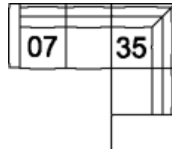

**FUNCTION**

N/A

**COVERS**

Leather  
Fabric

**01 Sofa**  
98 x 40 x 33"  
249 x 100 x 84 cm  
IA: 77" / 197 cm

**02 Chair**  
45 x 40 x 33"  
114 x 100 x 84 cm  
IA: 25" / 64 cm

**03 Loveseat**  
72 x 40 x 33"  
182 x 100 x 84 cm  
IA: 51" / 130 cm

**04 Ottoman**  
39 x 28 x 19"  
100 x 72 x 47 cm

**08 RHF Loveseat**  
**07 LHF Loveseat**  
62 x 40 x 33"  
157 x 100 x 84 cm

**13 RHF Sofa**  
**12 LHF Sofa**  
89 x 40 x 33"  
225 x 100 x 84 cm

**35 RHF Corner Chaise**  
**36 LHF Corner Chaise**  
91 x 40 x 33"  
231 x 100 x 84 cm

## POPULAR CONFIGURATIONS

**12/35**  
127 x 91"  
323 x 232 cm

**07/35**  
101 x 91"  
257 x 232 cm

## DIMENSIONS

Seat Depth: 23" / 58 cm  
Seat Height: 18" / 46 cm  
Arm Depth: 39" / 98 cm  
Arm Height: 24" / 61 cm

Dimensions shown as Width x Depth x Height.

Dimensions are correct at the time of printing and are subject to change without notice. Actual measurements for each item may vary from what is shown here. Please allow up to a +/- 1 inch difference. Availability may vary by region.