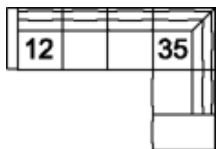

**FUNCTION**

N/A

**COVERS**

Leather  
Fabric

**01 Sofa**  
98 x 40 x 33"  
249 x 100 x 84 cm  
IA: 77" / 197 cm

**02 Chair**  
45 x 40 x 33"  
114 x 100 x 84 cm  
IA: 25" / 64 cm

**03 Loveseat**  
72 x 40 x 33"  
182 x 100 x 84 cm  
IA: 51" / 130 cm

**04 Ottoman**  
39 x 28 x 19"  
100 x 72 x 47 cm

**08 RHF Loveseat**  
**07 LHF Loveseat**  
62 x 40 x 33"  
157 x 100 x 84 cm

**13 RHF Sofa**  
**12 LHF Sofa**  
89 x 40 x 33"  
225 x 100 x 84 cm

**35 RHF Corner Chaise**  
**36 LHF Corner Chaise**  
91 x 40 x 33"  
231 x 100 x 84 cm

## POPULAR CONFIGURATIONS

**12/35**  
127 x 91"  
323 x 232 cm

**07/35**  
101 x 91"  
257 x 232 cm

## DIMENSIONS

Seat Depth: 23" / 58 cm  
Seat Height: 18" / 46 cm  
Arm Depth: 39" / 98 cm  
Arm Height: 24" / 61 cm

Dimensions shown as Width x Depth x Height.

Dimensions are correct at the time of printing and are subject to change without notice. Actual measurements for each item may vary from what is shown here. Please allow up to a +/- 1 inch difference. Availability may vary by region.