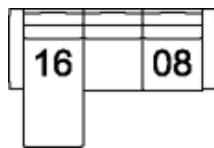

04 Ottoman
36 x 26 x 17"
92 x 67 x 44 cm

08 RHF Loveseat
07 LHF Loveseat
57 x 38 x 33"
145 x 97 x 84 cm

10 Armless Chair
24 x 38 x 33"
61 x 97 x 84 cm

13 RHF Sofa
12 LHF Sofa
81 x 38 x 33"
206 x 97 x 84 cm

15 RHF Chaise
16 LHF Chaise
33 x 65 x 33"
84 x 166 x 84 cm

35 RHF Corner Chaise
36 LHF Corner Chaise
85 x 38 x 33"
216 x 97 x 84 cm

POPULAR CONFIGURATIONS

12/35
121 x 85"
308 x 216 cm

07/35
95 x 85"
242 x 216 cm

16/08
90 x 65"
229 x 166 cm

DIMENSIONS

Seat Depth: 23" / 58 cm
Seat Height: 18" / 45 cm
Arm Depth: 36" / 93 cm
Arm Height: 23" / 58 cm

Dimensions shown as Width x Depth x Height.

Dimensions are correct at the time of printing and are subject to change without notice. Actual measurements for each item may vary from what is shown here. Please allow up to a +/- 1 inch difference. Availability may vary by region.