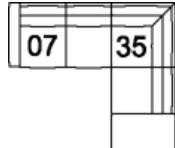

04 Ottoman
36 x 26 x 17"
92 x 67 x 44 cm

08 RHF Loveseat
07 LHF Loveseat
57 x 38 x 33"
145 x 97 x 84 cm

10 Armless Chair
24 x 38 x 33"
61 x 97 x 84 cm

13 RHF Sofa
12 LHF Sofa
81 x 38 x 33"
206 x 97 x 84 cm

15 RHF Chaise
16 LHF Chaise
33 x 65 x 33"
84 x 166 x 84 cm

35 RHF Corner Chaise
36 LHF Corner Chaise
85 x 38 x 33"
216 x 97 x 84 cm

POPULAR CONFIGURATIONS

12/35
121 x 85"
308 x 216 cm

07/35
95 x 85"
242 x 216 cm

16/08
90 x 65"
229 x 166 cm

DIMENSIONS

Seat Depth: 23" / 58 cm
Seat Height: 18" / 45 cm
Arm Depth: 36" / 93 cm
Arm Height: 23" / 58 cm

Dimensions shown as Width x Depth x Height.

Dimensions are correct at the time of printing and are subject to change without notice. Actual measurements for each item may vary from what is shown here. Please allow up to a +/- 1 inch difference. Availability may vary by region.