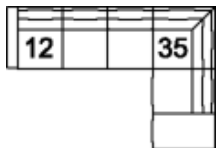

FUNCTION

N/A

COVERS

Leather
Fabric

01 Sofa
83 x 38 x 33"
211 x 97 x 84 cm
IA: 64" / 163 cm

02 Chair
42 x 38 x 33"
107 x 97 x 84 cm
IA: 23" / 59 cm

03 Loveseat
66 x 38 x 33"
168 x 97 x 84 cm
IA: 47" / 120 cm

04 Ottoman
36 x 26 x 17"
92 x 67 x 44 cm

08 RHF Loveseat
07 LHF Loveseat
57 x 38 x 33"
145 x 97 x 84 cm

10 Armless Chair
24 x 38 x 33"
61 x 97 x 84 cm

13 RHF Sofa
12 LHF Sofa
81 x 38 x 33"
206 x 97 x 84 cm

15 RHF Chaise
16 LHF Chaise
33 x 65 x 33"
84 x 166 x 84 cm

35 RHF Corner Chaise
36 LHF Corner Chaise
85 x 38 x 33"
216 x 97 x 84 cm

POPULAR CONFIGURATIONS

12/35
121 x 85"
308 x 216 cm

07/35
95 x 85"
242 x 216 cm

16/08
90 x 65"
229 x 166 cm

DIMENSIONS

Seat Depth: 23" / 58 cm
Seat Height: 18" / 45 cm
Arm Depth: 36" / 93 cm
Arm Height: 23" / 58 cm

Dimensions shown as Width x Depth x Height.

Dimensions are correct at the time of printing and are subject to change without notice. Actual measurements for each item may vary from what is shown here. Please allow up to a +/- 1 inch difference. Availability may vary by region.