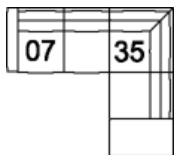

04 Ottoman
39 x 32 x 16"
100 x 82 x 41 cm

08 RHF Loveseat
07 LHF Loveseat
58 x 38 x 33"
148 x 97 x 84 cm

10 Armless Chair
26 x 38 x 33"
67 x 97 x 84 cm

11 Corner Square
38 x 38 x 33"
97 x 97 x 84 cm

13 RHF Sofa
12 LHF Sofa
84 x 38 x 33"
214 x 97 x 84 cm

14 Armless Loveseat
52 x 38 x 33"
133 x 97 x 84 cm

15 RHF Chaise
16 LHF Chaise
34 x 59 x 33"
86 x 150 x 84 cm

35 RHF Corner Chaise
36 LHF Corner Chaise
91 x 38 x 33"
232 x 97 x 84 cm

40 RHF Sofa Split
39 LHF Sofa Split
96 x 38 x 33"
244 x 97 x 84 cm

POPULAR CONFIGURATIONS

07/35
96 x 91"
244 x 232 cm

DIMENSIONS

Seat Depth: 24" / 60 cm
Seat Height: 19" / 47 cm
Arm Depth: 38" / 97 cm
Arm Height: 29" / 74 cm

Dimensions shown as Width x Depth x Height.

Dimensions are correct at the time of printing and are subject to change without notice. Actual measurements for each item may vary from what is shown here. Please allow up to a +/- 1 inch difference. Availability may vary by region.