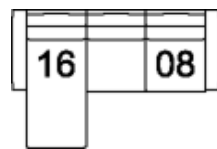

**35 RHF Corner Chaise**  
**36 LHF Corner Chaise**  
85 x 40 x 38"  
216 x 102 x 96 cm

**40 RHF Sofa Split**  
**39 LHF Sofa Split**  
95 x 40 x 38"  
241 x 102 x 96 cm

**76 RHF Nest**  
**77 LHF Nest**  
60 x 48 x 38"  
152 x 121 x 96 cm

## POPULAR CONFIGURATIONS

**12/35**  
124 x 85"  
315 x 216 cm

**07/35**  
96 x 85"  
244 x 216 cm

**16/08**  
90 x 62"  
229 x 158 cm

## DIMENSIONS

Seat Depth: 22" / 55 cm  
Seat Height: 19" / 49 cm  
Arm Depth: 33" / 84 cm  
Arm Height: 24" / 62 cm

Dimensions shown as Width x Depth x Height.

Dimensions are correct at the time of printing and are subject to change without notice. Actual measurements for each item may vary from what is shown here. Please allow up to a +/- 1 inch difference. Availability may vary by region.