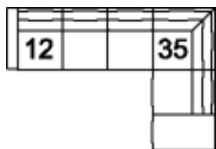

**11 Corner Square**  
46 x 46 x 38"  
117 x 117 x 96 cm

**13 RHF Sofa**  
**12 LHF Sofa**  
84 x 40 x 38"  
214 x 102 x 96 cm

**14 Armless Loveseat**  
47 x 40 x 38"  
119 x 102 x 96 cm

**15 RHF Chaise**  
**16 LHF Chaise**  
34 x 63 x 38"  
86 x 159 x 96 cm

**35 RHF Corner Chaise**  
**36 LHF Corner Chaise**  
85 x 40 x 38"  
216 x 102 x 96 cm

**40 RHF Sofa Split**  
**39 LHF Sofa Split**  
95 x 40 x 38"  
241 x 102 x 96 cm

**76 RHF Nest**  
**77 LHF Nest**  
60 x 48 x 38"  
152 x 121 x 96 cm

## POPULAR CONFIGURATIONS

**12/35**  
124 x 85"  
315 x 216 cm

**07/35**  
96 x 85"  
244 x 216 cm

**16/08**  
90 x 62"  
229 x 158 cm

## DIMENSIONS

Seat Depth: 22" / 55 cm  
Seat Height: 19" / 49 cm  
Arm Depth: 33" / 84 cm  
Arm Height: 24" / 62 cm

Dimensions shown as Width x Depth x Height.

Dimensions are correct at the time of printing and are subject to change without notice. Actual measurements for each item may vary from what is shown here. Please allow up to a +/- 1 inch difference. Availability may vary by region.