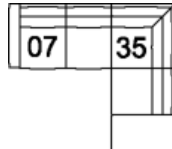

**11 Corner Square**  
46 x 46 x 38"  
117 x 117 x 96 cm

**13 RHF Sofa**  
**12 LHF Sofa**  
84 x 40 x 38"  
214 x 102 x 96 cm

**14 Armless Loveseat**  
47 x 40 x 38"  
119 x 102 x 96 cm

**15 RHF Chaise**  
**16 LHF Chaise**  
34 x 63 x 38"  
86 x 159 x 96 cm

**35 RHF Corner Chaise**  
**36 LHF Corner Chaise**  
85 x 40 x 38"  
216 x 102 x 96 cm

**40 RHF Sofa Split**  
**39 LHF Sofa Split**  
95 x 40 x 38"  
241 x 102 x 96 cm

**76 RHF Nest**  
**77 LHF Nest**  
60 x 48 x 38"  
152 x 121 x 96 cm

## POPULAR CONFIGURATIONS

**12/35**  
124 x 85"  
315 x 216 cm

**07/35**  
96 x 85"  
244 x 216 cm

**16/08**  
90 x 62"  
229 x 158 cm

## DIMENSIONS

Seat Depth: 22" / 55 cm  
Seat Height: 19" / 49 cm  
Arm Depth: 33" / 84 cm  
Arm Height: 24" / 62 cm

Dimensions shown as Width x Depth x Height.

Dimensions are correct at the time of printing and are subject to change without notice. Actual measurements for each item may vary from what is shown here. Please allow up to a +/- 1 inch difference. Availability may vary by region.