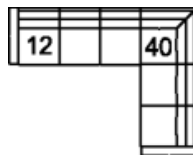

66 RHF Power Recliner
31 x 40 x 38"
79 x 102 x 97 cm

67 LHF Power Recliner
31 x 40 x 38"
79 x 102 x 97 cm

74 Ottoman Rectangular
37 x 23 x 17"
94 x 59 x 44 cm

7P LHF Loveseat Power Recliner
55 x 40 x 38"
140 x 102 x 97 cm

8P RHF Loveseat Power Recliner
55 x 40 x 38"
140 x 102 x 97 cm

95 Chair w/2 Arms
38 x 38 x 34"
97 x 97 x 87 cm
IA: 24" / 61 cm

98 RHF Angled Loveseat
97 LHF Angled Loveseat
70 x 50 x 34"
178 x 127 x 87 cm

POPULAR CONFIGURATIONS

97/98
196 x 50"
498 x 127 cm

12/40
117 x 91"
298 x 232 cm

DIMENSIONS

Seat Depth: 21" / 54 cm
Seat Height: 19" / 48 cm
Arm Depth: 37" / 94 cm
Arm Height: 24" / 60 cm

Dimensions shown as Width x Depth x Height.