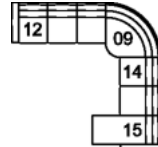

15 RHF Chaise
16 LHF Chaise
33 x 63 x 33"
84 x 161 x 84 cm

19 RHF Bumper
20 LHF Bumper
54 x 42 x 33"
138 x 107 x 84 cm

40 RHF Sofa Split
39 LHF Sofa Split
91 x 37 x 33"
232 x 94 x 84 cm

74 Ottoman Rectangular
37 x 23 x 17"
94 x 59 x 44 cm

91 Apartment Sofa
81 x 37 x 33"
206 x 94 x 84 cm
IA: 60" / 153 cm

95 Chair w/2 Arms
43 x 37 x 33"
110 x 94 x 84 cm
IA: 22" / 56 cm

98 RHF Angled Loveseat
97 LHF Angled Loveseat
65 x 48 x 33"
166 x 122 x 84 cm

POPULAR CONFIGURATIONS

97/98
130 x 48"
331 x 122 cm

16/08
88 x 63"
224 x 161 cm

12/09/14/15
123 x 124"
313 x 315 cm

DIMENSIONS

Seat Depth: 21" / 54 cm
Seat Height: 18" / 46 cm
Arm Depth: 35" / 90 cm
Arm Height: 27" / 68 cm

Dimensions shown as Width x Depth x Height.

Dimensions are correct at the time of printing and are subject to change without notice. Actual measurements for each item may vary from what is shown here. Please allow up to a +/- 1 inch difference. Availability may vary by region.