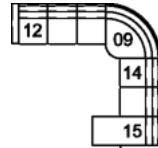

09 Corner Curve
47 x 47 x 36"
120 x 120 x 92 cm

10 Armless Chair
23 x 37 x 36"
59 x 94 x 92 cm

11 Corner Square
37 x 37 x 36"
94 x 94 x 92 cm

13 RHF Sofa
12 LHF Sofa
76 x 37 x 36"
194 x 94 x 92 cm

14 Armless Loveseat
45 x 37 x 36"
115 x 94 x 92 cm

15 RHF Chaise
16 LHF Chaise
32 x 64 x 36"
82 x 163 x 92 cm

19 RHF Bumper
20 LHF Bumper
54 x 43 x 36"
138 x 110 x 92 cm

40 RHF Sofa Split
39 LHF Sofa Split
89 x 37 x 36"
225 x 94 x 92 cm

74 Ottoman Rectangular
37 x 23 x 17"
94 x 59 x 44 cm

95 Chair w/2 Arms
40 x 37 x 36"
102 x 94 x 92 cm
IA: 22" / 56 cm

98 RHF Angled Loveseat
97 LHF Angled Loveseat
62 x 46 x 36"
157 x 117 x 92 cm

POPULAR CONFIGURATIONS

97/98
123 x 46"
313 x 117 cm

16/08
86 x 64"
219 x 163 cm

12/09/14/15
123 x 124"
313 x 315 cm

DIMENSIONS

Seat Depth: 22" / 55 cm
Seat Height: 20" / 51 cm
Arm Depth: 34" / 88 cm
Arm Height: 25" / 64 cm

Dimensions shown as Width x Depth x Height.

Dimensions are correct at the time of printing and are subject to change without notice. Actual measurements for each item may vary from what is shown here. Please allow up to a +/- 1 inch difference. Availability may vary by region.