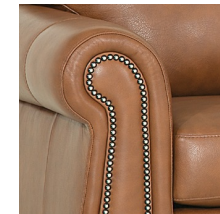

STANDARD
PREMIUM FOAM

ATTACHED SEAT
CUSHIONS

NAILHEAD
OPTION

TOP STITCHING
DETAIL

Visit Palliser.com to view all current product spec sheets

LEG

Espresso Wood Leg

FRAME

All Palliser frames are constructed from engineered wood products, hardwood or softwood; joints are pinned and glued for uniformity and strength.

SEATING COMFORT

Attached seat cushions feature a high-resiliency, high density foam core with a polyester wrap
Semi-attached back cushions with fibre filling
Back Suspension: Sinuous springs to provide premium comfort and support.
Seat Suspension: Heavy gauge sinuous springs, engineered to provide premium comfort and endurance.