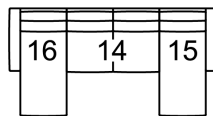

**02 Chair**  
42 x 37 x 36"  
106 x 93 x 91 cm  
IA: 26" / 67 cm

**03 Loveseat**  
68 x 37 x 36"  
171 x 93 x 91 cm

**04 Ottoman**  
27 x 19 x 19"  
68 x 47 x 48 cm

**07 LHF Loveseat**  
60 x 37 x 36"  
153 x 93 x 91 cm

**08 RHF Loveseat**  
60 x 37 x 36"  
153 x 93 x 91 cm

**14 Armless Loveseat**  
53 x 37 x 36"  
135 x 93 x 91 cm

**15 RHF Chaise**  
35 x 59 x 36"  
87 x 149 x 91 cm

**16 LHF Chaise**  
35 x 59 x 36"  
87 x 149 x 91 cm

## POPULAR CONFIGURATIONS

**16/08**  
94 x 58"  
239 x 148 cm

**16/14/15**  
121 x 59"  
308 x 150 cm

## DIMENSIONS

Seat Depth: 20" / 52 cm  
Seat Height: 20" / 52 cm  
Arm Depth: 36" / 92 cm  
Arm Height: 25" / 63 cm

Dimensions shown as Width x Depth x Height.

Dimensions are correct at the time of printing and are subject to change without notice. Actual measurements for each item may vary from what is shown here. Please allow up to a +/- 1 inch difference. Availability may vary by region.