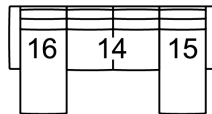

07 LHF Loveseat
60 x 37 x 36"
153 x 93 x 91 cm

08 RHF Loveseat
60 x 37 x 36"
153 x 93 x 91 cm

14 Armless Loveseat
53 x 37 x 36"
135 x 93 x 91 cm

15 RHF Chaise
35 x 59 x 36"
87 x 149 x 91 cm

16 LHF Chaise
35 x 59 x 36"
87 x 149 x 91 cm

POPULAR CONFIGURATIONS

39/08
94 x 96"
239 x 244 cm

16/08
94 x 58"
239 x 148 cm

16/14/15
121 x 58"
308 x 148 cm

DIMENSIONS

Seat Depth: 20" / 52 cm
Seat Height: 20" / 52 cm
Arm Depth: 36" / 92 cm
Arm Height: 25" / 63 cm

Dimensions shown as Width x Depth x Height.

Dimensions are correct at the time of printing and are subject to change without notice. Actual measurements for each item may vary from what is shown here. Please allow up to a +/- 1 inch difference. Availability may vary by region.