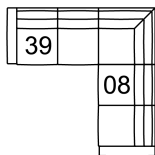

FUNCTION

N/A

COVERS

Leather
Fabric

01 Sofa
94 x 37 x 36"
239 x 93 x 91 cm

02 Chair
42 x 37 x 36"
106 x 93 x 91 cm
IA: 26" / 67 cm

03 Loveseat
68 x 37 x 36"
171 x 93 x 91 cm

04 Ottoman
27 x 19 x 19"
68 x 47 x 48 cm

07 LHF Loveseat
60 x 37 x 36"
153 x 93 x 91 cm

08 RHF Loveseat
60 x 37 x 36"
153 x 93 x 91 cm

14 Armless Loveseat
53 x 37 x 36"
135 x 93 x 91 cm

15 RHF Chaise
35 x 59 x 36"
87 x 149 x 91 cm

16 LHF Chaise
35 x 59 x 36"
87 x 149 x 91 cm

POPULAR CONFIGURATIONS

39/08
94 x 96"
239 x 244 cm

16/08
94 x 58"
239 x 148 cm

16/14/15
121 x 58"
308 x 148 cm

DIMENSIONS

Seat Depth: 20" / 52 cm
Seat Height: 20" / 52 cm
Arm Depth: 36" / 92 cm
Arm Height: 25" / 63 cm

Dimensions shown as Width x Depth x Height.

Dimensions are correct at the time of printing and are subject to change without notice. Actual measurements for each item may vary from what is shown here. Please allow up to a +/- 1 inch difference. Availability may vary by region.