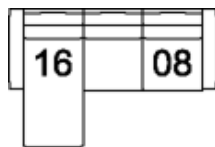

07 LHF Loveseat
60 x 37 x 36"
153 x 93 x 91 cm

08 RHF Loveseat
60 x 37 x 36"
153 x 93 x 91 cm

14 Armless Loveseat
53 x 37 x 36"
135 x 93 x 91 cm

15 RHF Chaise
35 x 59 x 36"
87 x 149 x 91 cm

16 LHF Chaise
35 x 59 x 36"
87 x 149 x 91 cm

POPULAR CONFIGURATIONS

39/08
94 x 96"
239 x 244 cm

16/08
94 x 58"
239 x 148 cm

16/14/15
121 x 58"
308 x 148 cm

DIMENSIONS

Seat Depth: 20" / 52 cm
Seat Height: 20" / 52 cm
Arm Depth: 36" / 92 cm
Arm Height: 25" / 63 cm

Dimensions shown as Width x Depth x Height.

Dimensions are correct at the time of printing and are subject to change without notice. Actual measurements for each item may vary from what is shown here. Please allow up to a +/- 1 inch difference. Availability may vary by region.