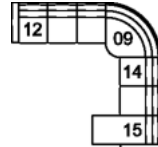

**14 Armless Loveseat**  
45 x 37 x 33"  
115 x 94 x 84 cm

**15 RHF Chaise**  
**16 LHF Chaise**  
31 x 62 x 33"  
79 x 158 x 84 cm

**19 RHF Bumper**  
**20 LHF Bumper**  
55 x 42 x 33"  
140 x 107 x 84 cm

**98 RHF Angled Loveseat**  
**97 LHF Angled Loveseat**  
65 x 48 x 33"  
166 x 122 x 84 cm

## POPULAR CONFIGURATIONS

**97/98**  
130 x 48"  
331 x 122 cm

**16/08**  
84 x 62"  
214 x 158 cm

**12/09/14/15**  
121 x 122"  
308 x 310 cm

**12/11/13**  
125 x 125"  
318 x 318 cm

## DIMENSIONS

Seat Depth: 22" / 56 cm  
Seat Height: 19" / 47 cm  
Arm Depth: 37" / 94 cm  
Arm Height: 28" / 71 cm

Dimensions shown as Width x Depth x Height.

Dimensions are correct at the time of printing and are subject to change without notice. Actual measurements for each item may vary from what is shown here. Please allow up to a +/- 1 inch difference. Availability may vary by region.