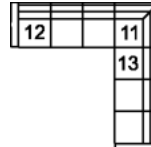

**98 RHF Angled Loveseat**  
**97 LHF Angled Loveseat**  
65 x 48 x 33"  
166 x 122 x 84 cm

## POPULAR CONFIGURATIONS

**97/98**  
130 x 48"  
331 x 122 cm

**16/08**  
84 x 62"  
214 x 158 cm

**12/09/14/15**  
121 x 122"  
308 x 310 cm

**12/11/13**  
125 x 125"  
318 x 318 cm

## DIMENSIONS

Seat Depth: 22" / 56 cm  
Seat Height: 19" / 47 cm  
Arm Depth: 37" / 94 cm  
Arm Height: 28" / 71 cm

Dimensions shown as Width x Depth x Height.

Dimensions are correct at the time of printing and are subject to change without notice. Actual measurements for each item may vary from what is shown here. Please allow up to a +/- 1 inch difference. Availability may vary by region.