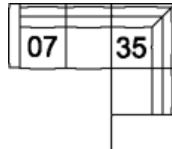

13 RHF Sofa
12 LHF Sofa
77 x 38 x 34"
196 x 97 x 87 cm

14 Armless Loveseat
46 x 38 x 34"
117 x 97 x 87 cm

15 RHF Chaise
16 LHF Chaise
30 x 60 x 34"
77 x 153 x 87 cm

22 Sofabed 60"
84 x 38 x 34"
214 x 97 x 87 cm
IA: 64" / 163 cm

33 Swivel Chair
38 x 38 x 35"
97 x 97 x 89 cm
IA: 18" / 46 cm

35 RHF Corner Chaise
36 LHF Corner Chaise
84 x 38 x 34"
214 x 97 x 87 cm

40 RHF Sofa Split
39 LHF Sofa Split
89 x 38 x 34"
227 x 97 x 87 cm

62 Pushback Chair
39 x 38 x 37"
98 x 96 x 94 cm
IA: 21" / 54 cm

POPULAR CONFIGURATIONS

12/35
115 x 84"
293 x 214 cm

07/35
92 x 84"
234 x 214 cm

16/08
84 x 60"
214 x 153 cm

DIMENSIONS

Seat Depth: 21" / 54 cm
Seat Height: 18" / 46 cm
Arm Depth: 24" / 61 cm
Arm Height: 25" / 64 cm

Dimensions shown as Width x Depth x Height.

Dimensions are correct at the time of printing and are subject to change without notice. Actual measurements for each item may vary from what is shown here. Please allow up to a +/- 1 inch difference. Availability may vary by region.