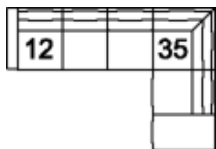

13 RHF Sofa
12 LHF Sofa
77 x 38 x 34"
196 x 97 x 87 cm

14 Armless Loveseat
46 x 38 x 34"
117 x 97 x 87 cm

15 RHF Chaise
16 LHF Chaise
30 x 60 x 34"
77 x 153 x 87 cm

22 Sofabed 60"
84 x 38 x 34"
214 x 97 x 87 cm
IA: 64" / 163 cm

33 Swivel Chair
38 x 38 x 35"
97 x 97 x 89 cm
IA: 18" / 46 cm

35 RHF Corner Chaise
36 LHF Corner Chaise
84 x 38 x 34"
214 x 97 x 87 cm

40 RHF Sofa Split
39 LHF Sofa Split
89 x 38 x 34"
227 x 97 x 87 cm

62 Pushback Chair
39 x 38 x 37"
98 x 96 x 94 cm
IA: 21" / 54 cm

POPULAR CONFIGURATIONS

12/35
115 x 84"
293 x 214 cm

07/35
92 x 84"
234 x 214 cm

16/08
84 x 60"
214 x 153 cm

DIMENSIONS

Seat Depth: 21" / 54 cm
Seat Height: 18" / 46 cm
Arm Depth: 24" / 61 cm
Arm Height: 25" / 64 cm

Dimensions shown as Width x Depth x Height.

Dimensions are correct at the time of printing and are subject to change without notice. Actual measurements for each item may vary from what is shown here. Please allow up to a +/- 1 inch difference. Availability may vary by region.