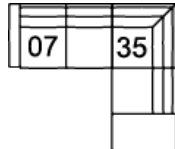

04 Ottoman
23 x 23 x 17"
59 x 59 x 44 cm

08 RHF Loveseat
07 LHF Loveseat
57 x 38 x 36"
144 x 97 x 91 cm

09 Corner Curve
49 x 49 x 36"
125 x 125 x 91 cm

10 Armless Chair
23 x 38 x 36"
59 x 97 x 91 cm

13 RHF Sofa
12 LHF Sofa
80 x 38 x 36"
202 x 97 x 91 cm

14 Armless Loveseat
46 x 38 x 36"
117 x 97 x 91 cm

15 RHF Chaise
16 LHF Chaise
33 x 60 x 36"
84 x 153 x 91 cm

35 RHF Corner Chaise
36 LHF Corner Chaise
84 x 38 x 36"
214 x 97 x 91 cm

40 RHF Sofa Split
39 LHF Sofa Split
93 x 38 x 36"
237 x 97 x 91 cm

POPULAR CONFIGURATIONS

12/35
117 x 84"
298 x 214 cm

07/35
94 x 84"
239 x 214 cm

16/08
89 x 60"
227 x 153 cm

DIMENSIONS

Seat Depth: 21" / 54 cm
Seat Height: 20" / 50 cm
Arm Depth: 37" / 95 cm
Arm Height: 26" / 65 cm

Dimensions shown as Width x Depth x Height.

Dimensions are correct at the time of printing and are subject to change without notice. Actual measurements for each item may vary from what is shown here. Please allow up to a +/- 1 inch difference. Availability may vary by region.