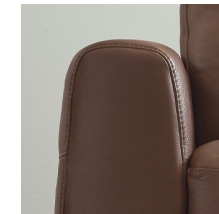

STANDARD  
PREMIUM FOAM

TOP STITCHING  
DETAIL

ARM CUSHIONS  
PADDED WITH  
FOAM

CHROME  
SPINDLE

Visit [Palliser.com](http://Palliser.com) to view all current product spec sheets

## LEG

Spindle Metal Leg  
Spindle Wood Espresso Leg

## SEATING COMFORT

Semi-attached back cushions with fibre filling  
Tight seat cushions are engineered using multiple densities of high-resiliency, contour-cut foam  
Seat Suspension: Heavy gauge sinuous springs, engineered to provide premium comfort and endurance.

## DIMENSIONS

Seat Depth: 21" / 55 cm  
Seat Height: 19" / 47 cm  
Arm Depth: 36" / 90 cm  
Arm Height: 24" / 61 cm

Dimensions shown as Width x Depth x Height.

Dimensions are correct at the time of printing and are subject to change without notice. Actual measurements for each item may vary from what is shown here. Please allow up to a +/- 1 inch difference. Availability may vary by region.