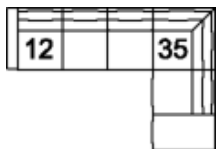

13 RHF Sofa
12 LHF Sofa
76 x 38 x 34"
194 x 97 x 87 cm

14 Armless Loveseat
46 x 38 x 34"
117 x 97 x 87 cm

15 RHF Chaise
16 LHF Chaise
30 x 60 x 34"
77 x 153 x 87 cm

22 Sofabed 60"
82 x 38 x 34"
209 x 97 x 87 cm
IA: 68" / 173 cm

33 Swivel Chair
36 x 38 x 35"
92 x 97 x 89 cm
IA: 23" / 59 cm

35 RHF Corner Chaise
36 LHF Corner Chaise
83 x 38 x 34"
211 x 97 x 87 cm

40 RHF Sofa Split
39 LHF Sofa Split
89 x 38 x 34"
227 x 97 x 87 cm

62 Pushback Chair
36 x 38 x 37"
92 x 97 x 94 cm
IA: 23" / 59 cm

POPULAR CONFIGURATIONS

12/35
114 x 83"
290 x 211 cm

07/35
91 x 83"
232 x 211 cm

16/08
83 x 60"
211 x 153 cm

DIMENSIONS

Seat Depth: 21" / 53 cm
Seat Height: 18" / 46 cm
Arm Depth: 36" / 91 cm
Arm Height: 22" / 55 cm

Dimensions shown as Width x Depth x Height.

Dimensions are correct at the time of printing and are subject to change without notice. Actual measurements for each item may vary from what is shown here. Please allow up to a +/- 1 inch difference. Availability may vary by region.