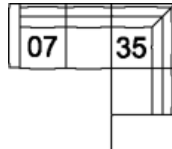

13 RHF Sofa
12 LHF Sofa
76 x 38 x 34"
194 x 97 x 87 cm

14 Armless Loveseat
46 x 38 x 34"
117 x 97 x 87 cm

15 RHF Chaise
16 LHF Chaise
30 x 60 x 34"
77 x 153 x 87 cm

22 Sofabed 60"
82 x 38 x 34"
209 x 97 x 87 cm
IA: 68" / 173 cm

33 Swivel Chair
36 x 38 x 35"
92 x 97 x 89 cm
IA: 23" / 59 cm

35 RHF Corner Chaise
36 LHF Corner Chaise
83 x 38 x 34"
211 x 97 x 87 cm

40 RHF Sofa Split
39 LHF Sofa Split
89 x 38 x 34"
227 x 97 x 87 cm

62 Pushback Chair
36 x 38 x 37"
92 x 97 x 94 cm
IA: 23" / 59 cm

POPULAR CONFIGURATIONS

12/35
114 x 83"
290 x 211 cm

07/35
91 x 83"
232 x 211 cm

16/08
83 x 60"
211 x 153 cm

DIMENSIONS

Seat Depth: 21" / 53 cm
Seat Height: 18" / 46 cm
Arm Depth: 36" / 91 cm
Arm Height: 22" / 55 cm

Dimensions shown as Width x Depth x Height.

Dimensions are correct at the time of printing and are subject to change without notice. Actual measurements for each item may vary from what is shown here. Please allow up to a +/- 1 inch difference. Availability may vary by region.