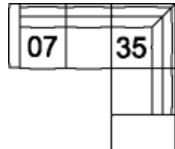

FUNCTION

N/A

COVERS

Leather
Fabric

01 Sofa
98 x 40 x 32"
249 x 102 x 82 cm
IA: 65" / 166 cm

03 Loveseat
75 x 40 x 32"
191 x 102 x 82 cm
IA: 42" / 107 cm

04 Ottoman
39 x 39 x 15"
100 x 100 x 39 cm

08 RHF Loveseat
07 LHF Loveseat
62 x 40 x 32"
158 x 102 x 82 cm

11 Corner Square
40 x 40 x 32"
102 x 102 x 82 cm

13 RHF Sofa
12 LHF Sofa
86 x 40 x 32"
218 x 102 x 82 cm

35 RHF Corner Chaise
36 LHF Corner Chaise
90 x 40 x 32"
228 x 102 x 82 cm

95 Chair & 1/2
55 x 40 x 32"
140 x 102 x 82 cm
IA: 22" / 56 cm

POPULAR CONFIGURATIONS

12/35
125 x 89"
318 x 227 cm

07/35
102 x 89"
260 x 227 cm

DIMENSIONS

Seat Depth: 24" / 62 cm
 Seat Height: 17" / 42 cm
 Arm Depth: 38" / 97 cm
 Arm Height: 23" / 58 cm

Dimensions shown as Width x Depth x Height.