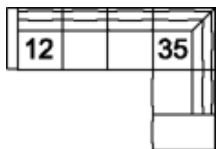

FUNCTION

N/A

COVERS

Leather
Fabric

01 Sofa
98 x 40 x 32"
249 x 102 x 82 cm
IA: 65" / 166 cm

03 Loveseat
75 x 40 x 32"
191 x 102 x 82 cm
IA: 42" / 107 cm

04 Ottoman
39 x 39 x 15"
100 x 100 x 39 cm

08 RHF Loveseat
07 LHF Loveseat
62 x 40 x 32"
158 x 102 x 82 cm

11 Corner Square
40 x 40 x 32"
102 x 102 x 82 cm

13 RHF Sofa
12 LHF Sofa
86 x 40 x 32"
218 x 102 x 82 cm

35 RHF Corner Chaise
36 LHF Corner Chaise
90 x 40 x 32"
228 x 102 x 82 cm

95 Chair & 1/2
55 x 40 x 32"
140 x 102 x 82 cm
IA: 22" / 56 cm

POPULAR CONFIGURATIONS

12/35
125 x 89"
318 x 227 cm

07/35
102 x 89"
260 x 227 cm

DIMENSIONS

Seat Depth: 24" / 62 cm
 Seat Height: 17" / 42 cm
 Arm Depth: 38" / 97 cm
 Arm Height: 23" / 58 cm

Dimensions shown as Width x Depth x Height.