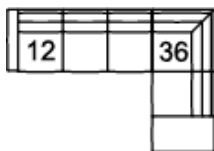

08 RHF Loveseat
07 LHF Loveseat
53 x 38 x 36"
135 x 97 x 91 cm

09 Corner Curve
49 x 49 x 36"
125 x 125 x 91 cm

10 Armless Chair
23 x 38 x 36"
59 x 97 x 91 cm

13 RHF Sofa
12 LHF Sofa
76 x 38 x 36"
194 x 97 x 91 cm

14 Armless Loveseat
46 x 38 x 36"
117 x 97 x 91 cm

15 RHF Chaise
16 LHF Chaise
30 x 60 x 36"
77 x 153 x 91 cm

35 RHF Corner Chaise
36 LHF Corner Chaise
83 x 38 x 36"
211 x 97 x 91 cm

40 RHF Sofa Split
39 LHF Sofa Split
89 x 38 x 36"
227 x 97 x 91 cm

POPULAR CONFIGURATIONS

12/35
114 x 83"
290 x 211 cm

07/35
91 x 83"
232 x 211 cm

16/08
83 x 60"
211 x 153 cm

DIMENSIONS

Seat Depth: 21" / 54 cm
Seat Height: 19" / 50 cm
Arm Depth: 36" / 91 cm
Arm Height: 24" / 60 cm

Dimensions shown as Width x Depth x Height.

Dimensions are correct at the time of printing and are subject to change without notice. Actual measurements for each item may vary from what is shown here. Please allow up to a +/- 1 inch difference. Availability may vary by region.