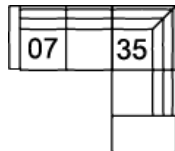

08 RHF Loveseat
07 LHF Loveseat
53 x 38 x 36"
135 x 97 x 91 cm

09 Corner Curve
49 x 49 x 36"
125 x 125 x 91 cm

10 Armless Chair
23 x 38 x 36"
59 x 97 x 91 cm

13 RHF Sofa
12 LHF Sofa
76 x 38 x 36"
194 x 97 x 91 cm

14 Armless Loveseat
46 x 38 x 36"
117 x 97 x 91 cm

15 RHF Chaise
16 LHF Chaise
30 x 60 x 36"
77 x 153 x 91 cm

35 RHF Corner Chaise
36 LHF Corner Chaise
83 x 38 x 36"
211 x 97 x 91 cm

40 RHF Sofa Split
39 LHF Sofa Split
89 x 38 x 36"
227 x 97 x 91 cm

POPULAR CONFIGURATIONS

12/35
114 x 83"
290 x 211 cm

07/35
91 x 83"
232 x 211 cm

16/08
83 x 60"
211 x 153 cm

DIMENSIONS

Seat Depth: 21" / 54 cm
Seat Height: 19" / 50 cm
Arm Depth: 36" / 91 cm
Arm Height: 24" / 60 cm

Dimensions shown as Width x Depth x Height.

Dimensions are correct at the time of printing and are subject to change without notice. Actual measurements for each item may vary from what is shown here. Please allow up to a +/- 1 inch difference. Availability may vary by region.