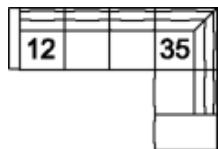

**11 Corner Square**  
40 x 40 x 35"  
100 x 100 x 87 cm

**12 LHF Sofa**  
87 x 41 x 35"  
221 x 104 x 87 cm

**13 RHF Sofa**  
87 x 41 x 35"  
221 x 104 x 87 cm

**14 Armless Loveseat**  
55 x 41 x 35"  
140 x 104 x 87 cm

**15 RHF Chaise**  
35 x 69 x 35"  
89 x 174 x 87 cm

**16 LHF Chaise**  
35 x 69 x 35"  
89 x 174 x 87 cm

**35 RHF Corner Chaise**  
**36 LHF Corner Chaise**  
94 x 41 x 35"  
239 x 104 x 87 cm

**40 RHF Sofa Split**  
**39 LHF Sofa Split**  
96 x 41 x 35"  
244 x 104 x 87 cm

## POPULAR CONFIGURATIONS

**12/35**  
129 x 94"  
328 x 239 cm

**07/35**  
103 x 94"  
262 x 239 cm

**16/08**  
95 x 65"  
242 x 166 cm

## DIMENSIONS

Seat Depth: 23" / 59 cm  
Seat Height: 19" / 48 cm  
Arm Depth: 40" / 101 cm  
Arm Height: 25" / 62 cm

Dimensions shown as Width x Depth x Height.

Dimensions are correct at the time of printing and are subject to change without notice. Actual measurements for each item may vary from what is shown here. Please allow up to a +/- 1 inch difference. Availability may vary by region.