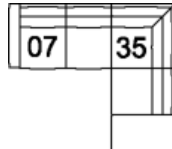

**11 Corner Square**  
40 x 40 x 35"  
100 x 100 x 87 cm

**12 LHF Sofa**  
87 x 41 x 35"  
221 x 104 x 87 cm

**13 RHF Sofa**  
87 x 41 x 35"  
221 x 104 x 87 cm

**14 Armless Loveseat**  
55 x 41 x 35"  
140 x 104 x 87 cm

**15 RHF Chaise**  
35 x 69 x 35"  
89 x 174 x 87 cm

**16 LHF Chaise**  
35 x 69 x 35"  
89 x 174 x 87 cm

**35 RHF Corner Chaise**  
**36 LHF Corner Chaise**  
94 x 41 x 35"  
239 x 104 x 87 cm

**40 RHF Sofa Split**  
**39 LHF Sofa Split**  
96 x 41 x 35"  
244 x 104 x 87 cm

## POPULAR CONFIGURATIONS

**12/35**  
129 x 94"  
328 x 239 cm

**07/35**  
103 x 94"  
262 x 239 cm

**16/08**  
95 x 65"  
242 x 166 cm

## DIMENSIONS

Seat Depth: 23" / 59 cm  
Seat Height: 19" / 48 cm  
Arm Depth: 40" / 101 cm  
Arm Height: 25" / 62 cm

Dimensions shown as Width x Depth x Height.

Dimensions are correct at the time of printing and are subject to change without notice. Actual measurements for each item may vary from what is shown here. Please allow up to a +/- 1 inch difference. Availability may vary by region.