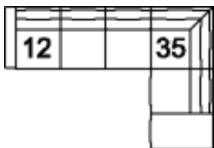

**FUNCTION**

N/A

**COVERS**

Leather  
Fabric

**04 Ottoman**  
39 x 32 x 18"  
100 x 82 x 46 cm

**13 RHF Sofa**  
**12 LHF Sofa**  
78 x 38 x 34"  
197 x 97 x 87 cm

**35 RHF Corner Chaise**  
**36 LHF Corner Chaise**  
84 x 38 x 34"  
214 x 97 x 87 cm

## POPULAR CONFIGURATIONS

**12/35**  
115 x 84"  
293 x 214 cm

## DIMENSIONS

Seat Depth: 22" / 56 cm  
Seat Height: 20" / 51 cm  
Arm Depth: 38" / 97 cm  
Arm Height: 29" / 74 cm

Dimensions shown as Width x Depth x Height.

Dimensions are correct at the time of printing and are subject to change without notice. Actual measurements for each item may vary from what is shown here. Please allow up to a +/- 1 inch difference. Availability may vary by region.