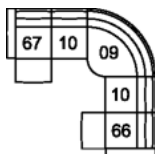

51 Sofa Recliner
61 Power Sofa Recliner
88 x 39 x 40"
223 x 100 x 102 cm
IA: 64" / 163 cm

53 Loveseat Recliner
63 Loveseat Recliner Power
66 x 39 x 40"
167 x 100 x 102 cm
IA: 42" / 107 cm

58 Loveseat Console
68 Loveseat Console Pwr
79 x 39 x 40"
200 x 100 x 102 cm

A2 Storage Console
13 x 39 x 36"
34 x 100 x 91 cm

32 Rocker Recliner Chair
31 Wallhugger Recliner Pwr
35 Wallhugger Recliner Chair
39 Power Rocker Recliner
42 x 39 x 40"
106 x 100 x 102 cm
IA: 18" / 46 cm

46 RHF Recliner Chair
47 LHF Recliner Chair
66 RHF Power Recliner
67 LHF Power Recliner
33 x 39 x 40"
84 x 100 x 102 cm

POPULAR CONFIGURATIONS

67/10/09/10/66
103 x 103"
262 x 262 cm

67/10/09/A2/10/66
116 x 103"
295 x 262 cm

DIMENSIONS

Seat Depth: N/A
Seat Height: N/A
Arm Depth: N/A
Arm Height: N/A
Reclined Depth: 69" / 175 cm

Dimensions shown as Width x Depth x Height.

Dimensions are correct at the time of printing and are subject to change without notice. Actual measurements for each item may vary from what is shown here. Please allow up to a +/- 1 inch difference. Availability may vary by region.