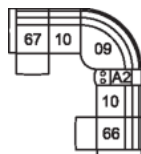

51 Sofa Recliner
61 Power Sofa Recliner
88 x 39 x 40"
223 x 100 x 102 cm
IA: 64" / 163 cm

53 Loveseat Recliner
63 Loveseat Recliner Power
66 x 39 x 40"
167 x 100 x 102 cm
IA: 42" / 107 cm

58 Loveseat Console
68 Loveseat Console Pwr
79 x 39 x 40"
200 x 100 x 102 cm

A2 Storage Console
13 x 39 x 36"
34 x 100 x 91 cm

32 Rocker Recliner Chair
31 Wallhugger Recliner Pwr
35 Wallhugger Recliner Chair
39 Power Rocker Recliner
42 x 39 x 40"
106 x 100 x 102 cm
IA: 18" / 46 cm

46 RHF Recliner Chair
47 LHF Recliner Chair
66 RHF Power Recliner
67 LHF Power Recliner
33 x 39 x 40"
84 x 100 x 102 cm

POPULAR CONFIGURATIONS

67/10/09/10/66
103 x 103"
262 x 262 cm

67/10/09/A2/10/66
116 x 103"
295 x 262 cm

DIMENSIONS

Seat Depth: N/A
Seat Height: N/A
Arm Depth: N/A
Arm Height: N/A
Reclined Depth: 69" / 175 cm

Dimensions shown as Width x Depth x Height.

Dimensions are correct at the time of printing and are subject to change without notice. Actual measurements for each item may vary from what is shown here. Please allow up to a +/- 1 inch difference. Availability may vary by region.