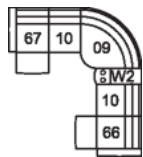

63 Loveseat Power Recliner w/ Power Headrest
64 x 41 x 40"
163 x 103 x 102 cm
IA: 45" / 115 cm

66 RHF Power Recliner w/ Power Headrest
32 x 41 x 40"
82 x 103 x 102 cm

67 LHF Power Recliner w/ Power Headrest
32 x 41 x 40"
82 x 103 x 102 cm

68 Console Loveseat Power Recliner w/ Power Headrest
77 x 41 x 40"
196 x 103 x 102 cm

6H Armless Power Recliner w/ Power Headrest
24 x 41 x 40"
60 x 103 x 102 cm

W2 Console w/Storage
14 x 40 x 35"
34 x 102 x 89 cm

POPULAR CONFIGURATIONS

67/10/09/10/66
105 x 105"
267 x 267 cm

67/10/09/W2/10/66
118 x 105"
300 x 267 cm

DIMENSIONS

Seat Depth: 21" / 55 cm
Seat Height: 20" / 51 cm
Arm Depth: 33" / 85 cm
Arm Height: 24" / 61 cm
Reclined Depth: 65" / 166 cm

Dimensions shown as Width x Depth x Height.

Dimensions are correct at the time of printing and are subject to change without notice. Actual measurements for each item may vary from what is shown here. Please allow up to a +/- 1 inch difference. Availability may vary by region.