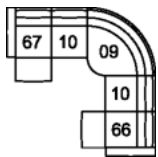

63 Loveseat Power Recliner w/ Power Headrest
64 x 41 x 40"
163 x 103 x 102 cm
IA: 45" / 115 cm

66 RHF Power Recliner w/ Power Headrest
32 x 41 x 40"
82 x 103 x 102 cm

67 LHF Power Recliner w/ Power Headrest
32 x 41 x 40"
82 x 103 x 102 cm

68 Console Loveseat Power Recliner w/ Power Headrest
77 x 41 x 40"
196 x 103 x 102 cm

6H Armless Power Recliner w/ Power Headrest
24 x 41 x 40"
60 x 103 x 102 cm

W2 Console w/Storage
14 x 40 x 35"
34 x 102 x 89 cm

POPULAR CONFIGURATIONS

67/10/09/10/66
105 x 105"
267 x 267 cm

67/10/09/W2/10/66
118 x 105"
300 x 267 cm

DIMENSIONS

Seat Depth: 21" / 55 cm
Seat Height: 20" / 51 cm
Arm Depth: 33" / 85 cm
Arm Height: 24" / 61 cm
Reclined Depth: 65" / 166 cm

Dimensions shown as Width x Depth x Height.

Dimensions are correct at the time of printing and are subject to change without notice. Actual measurements for each item may vary from what is shown here. Please allow up to a +/- 1 inch difference. Availability may vary by region.