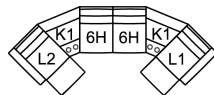

66 RHF Power Recliner w/ Power Headrest

67 LHF Power Recliner w/ Power Headrest

L1 RHF Pwr Recl Pwr/HR Pwr Lumbar

L2 LHF Pwr Recl Pwr/HR Pwr Lumbar

32 x 41 x 42"

82 x 103 x 107 cm

68 Console Loveseat Power Recliner w/ Power Headrest

L8 Console Loveseat Recliner Power w/ Power Headrest & Power Lumbar

77 x 41 x 42"
196 x 103 x 107 cm

6H Armless Power Recliner w/ Power Headrest

L3 Armless P/Recl Pwr/HR Pwr Lum

23 x 41 x 42"

59 x 103 x 107 cm

POPULAR CONFIGURATIONS

L2/6H/9X/6H/L1
109 x 122"
277 x 310 cm

L2/6H/9X/K2/6H/L1
122 x 109"
310 x 277 cm

L2/K1/6H/6H/K1/L1
111 x 111"
282 x 282 cm

DIMENSIONS

Seat Depth: 18" / 46 cm
Seat Height: 16" / 42 cm
Arm Depth: 30" / 76 cm
Arm Height: 20" / 52 cm
Reclined Depth: 59" / 150 cm

Dimensions shown as Width x Depth x Height.

Dimensions are correct at the time of printing and are subject to change without notice. Actual measurements for each item may vary from what is shown here. Please allow up to a +/- 1 inch difference. Availability may vary by region.