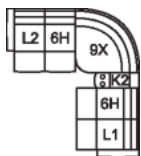

66 RHF Power Recliner w/ Power Headrest

67 LHF Power Recliner w/ Power Headrest

L1 RHF Pwr Recl Pwr/HR Pwr Lumbar

L2 LHF Pwr Recl Pwr/HR Pwr Lumbar

32 x 41 x 42"

82 x 103 x 107 cm

68 Console Loveseat Power Recliner w/ Power Headrest

L8 Console Loveseat Recliner Power w/ Power Headrest & Power Lumbar

77 x 41 x 42"
196 x 103 x 107 cm

6H Armless Power Recliner w/ Power Headrest

L3 Armless P/Recl Pwr/HR Pwr Lum

23 x 41 x 42"

59 x 103 x 107 cm

POPULAR CONFIGURATIONS

L2/6H/9X/6H/L1
109 x 122"
277 x 310 cm

L2/6H/9X/K2/6H/L1
122 x 109"
310 x 277 cm

L2/K1/6H/6H/K1/L1
111 x 111"
282 x 282 cm

DIMENSIONS

Seat Depth: 18" / 46 cm
Seat Height: 16" / 42 cm
Arm Depth: 30" / 76 cm
Arm Height: 20" / 52 cm
Reclined Depth: 59" / 150 cm

Dimensions shown as Width x Depth x Height.

Dimensions are correct at the time of printing and are subject to change without notice. Actual measurements for each item may vary from what is shown here. Please allow up to a +/- 1 inch difference. Availability may vary by region.