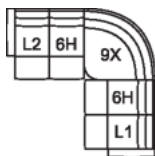

66 RHF Power Recliner w/ Power Headrest

67 LHF Power Recliner w/ Power Headrest

L1 RHF Pwr Recl Pwr/HR Pwr Lumbar

L2 LHF Pwr Recl Pwr/HR Pwr Lumbar

32 x 41 x 42"

82 x 103 x 107 cm

68 Console Loveseat Power Recliner w/ Power Headrest

L8 Console Loveseat Recliner Power w/ Power Headrest & Power Lumbar

77 x 41 x 42"
196 x 103 x 107 cm

6H Armless Power Recliner w/ Power Headrest

L3 Armless P/Recl Pwr/HR Pwr Lum

23 x 41 x 42"

59 x 103 x 107 cm

POPULAR CONFIGURATIONS

L2/6H/9X/6H/L1
109 x 122"
277 x 310 cm

L2/6H/9X/K2/6H/L1
122 x 109"
310 x 277 cm

L2/K1/6H/6H/K1/L1
111 x 111"
282 x 282 cm

DIMENSIONS

Seat Depth: 18" / 46 cm
Seat Height: 16" / 42 cm
Arm Depth: 30" / 76 cm
Arm Height: 20" / 52 cm
Reclined Depth: 59" / 150 cm

Dimensions shown as Width x Depth x Height.

Dimensions are correct at the time of printing and are subject to change without notice. Actual measurements for each item may vary from what is shown here. Please allow up to a +/- 1 inch difference. Availability may vary by region.