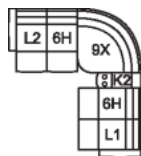

66 RHF Power Recliner w/ Power Headrest

67 LHF Power Recliner w/ Power Headrest

L1 RHF Pwr Recl Pwr/HR Pwr Lumbar

L2 LHF Pwr Recl Pwr/HR Pwr Lumbar

30 x 41 x 41"

75 x 103 x 103 cm

68 Console Loveseat Power Recliner w/ Power Headrest

L8 Console Loveseat Recliner Power w/ Power Headrest & Power Lumbar

72 x 41 x 41"

183 x 103 x 103 cm

IA: 46" / 117 cm

6H Armless Power Recliner w/ Power Headrest

L3 Armless P/Recl Pwr/HR Pwr Lum

23 x 41 x 41"

59 x 103 x 103 cm

POPULAR CONFIGURATIONS

L2/6H/9X/6H/L1
107 x 107"
272 x 272 cm

L2/6H/9X/K2/6H/L1
120 x 107"
305 x 272 cm

L2/K1/6H/6H/K1/L1
158 x 62"
402 x 158 cm

DIMENSIONS

Seat Depth: 21" / 55 cm
Seat Height: 21" / 53 cm
Arm Depth: 34" / 87 cm
Arm Height: 26" / 66 cm
Reclined Depth: 71" / 180 cm

Dimensions shown as Width x Depth x Height.

Dimensions are correct at the time of printing and are subject to change without notice. Actual measurements for each item may vary from what is shown here. Please allow up to a +/- 1 inch difference. Availability may vary by region.