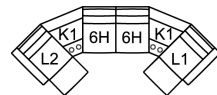

66 RHF Power Recliner w/ Power Headrest

67 LHF Power Recliner w/ Power Headrest

L1 RHF Pwr Recl Pwr/HR Pwr Lumbar

L2 LHF Pwr Recl Pwr/HR Pwr Lumbar

30 x 41 x 41"

75 x 103 x 103 cm

68 Console Loveseat Power Recliner w/ Power Headrest

L8 Console Loveseat Recliner Power w/ Power Headrest & Power Lumbar

72 x 41 x 41"

183 x 103 x 103 cm

IA: 46" / 117 cm

6H Armless Power Recliner w/ Power Headrest

L3 Armless P/Recl Pwr/HR Pwr Lum

23 x 41 x 41"

59 x 103 x 103 cm

POPULAR CONFIGURATIONS

L2/6H/9X/6H/L1
107 x 107"
272 x 272 cm

L2/6H/9X/K2/6H/L1
120 x 107"
305 x 272 cm

L2/K1/6H/6H/K1/L1
158 x 62"
402 x 158 cm

DIMENSIONS

Seat Depth: 21" / 55 cm
Seat Height: 21" / 53 cm
Arm Depth: 34" / 87 cm
Arm Height: 26" / 66 cm
Reclined Depth: 71" / 180 cm

Dimensions shown as Width x Depth x Height.

Dimensions are correct at the time of printing and are subject to change without notice. Actual measurements for each item may vary from what is shown here. Please allow up to a +/- 1 inch difference. Availability may vary by region.