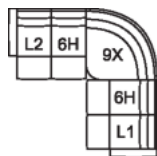

66 RHF Power Recliner w/ Power Headrest

67 LHF Power Recliner w/ Power Headrest

L1 RHF Pwr Recl Pwr/HR Pwr Lumbar

L2 LHF Pwr Recl Pwr/HR Pwr Lumbar

30 x 41 x 41"

75 x 103 x 103 cm

68 Console Loveseat Power Recliner w/ Power Headrest

L8 Console Loveseat Recliner Power w/ Power Headrest & Power Lumbar

72 x 41 x 41"

183 x 103 x 103 cm

IA: 46" / 117 cm

6H Armless Power Recliner w/ Power Headrest

L3 Armless P/Recl Pwr/HR Pwr Lum

23 x 41 x 41"

59 x 103 x 103 cm

POPULAR CONFIGURATIONS

L2/6H/9X/6H/L1
107 x 107"
272 x 272 cm

L2/6H/9X/K2/6H/L1
120 x 107"
305 x 272 cm

L2/K1/6H/6H/K1/L1
158 x 62"
402 x 158 cm

DIMENSIONS

Seat Depth: 21" / 55 cm
Seat Height: 21" / 53 cm
Arm Depth: 34" / 87 cm
Arm Height: 26" / 66 cm
Reclined Depth: 71" / 180 cm

Dimensions shown as Width x Depth x Height.

Dimensions are correct at the time of printing and are subject to change without notice. Actual measurements for each item may vary from what is shown here. Please allow up to a +/- 1 inch difference. Availability may vary by region.