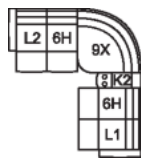

66 RHF Power Recliner w/ Power Headrest

67 LHF Power Recliner w/ Power Headrest

L1 RHF Pwr Recl Pwr/HR Pwr Lumbar

L2 LHF Pwr Recl Pwr/HR Pwr Lumbar

30 x 41 x 41"

75 x 103 x 103 cm

68 Console Loveseat Power Recliner w/ Power Headrest

L8 Console Loveseat Recliner Power w/ Power Headrest & Power Lumbar

72 x 41 x 41"

183 x 103 x 103 cm

IA: 46" / 117 cm

6H Armless Power Recliner w/ Power Headrest

L3 Armless P/Recl Pwr/HR Pwr Lum

23 x 41 x 41"

59 x 103 x 103 cm

POPULAR CONFIGURATIONS

L2/6H/9X/6H/L1
107 x 107"
272 x 272 cm

L2/6H/9X/K2/6H/L1
120 x 107"
305 x 272 cm

L2/K1/6H/6H/K1/L1
109 x 109"
277 x 277 cm

DIMENSIONS

Seat Depth: 21" / 55 cm
Seat Height: 21" / 53 cm
Arm Depth: 34" / 87 cm
Arm Height: 26" / 66 cm
Reclined Depth: 71" / 180 cm

Dimensions shown as Width x Depth x Height.

Dimensions are correct at the time of printing and are subject to change without notice. Actual measurements for each item may vary from what is shown here. Please allow up to a +/- 1 inch difference. Availability may vary by region.