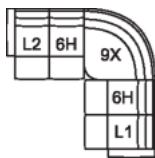

66 RHF Power Recliner w/ Power Headrest

67 LHF Power Recliner w/ Power Headrest

L1 RHF Pwr Recl Pwr/HR Pwr Lumbar

L2 LHF Pwr Recl Pwr/HR Pwr Lumbar

30 x 41 x 41"

75 x 103 x 103 cm

68 Console Loveseat Power Recliner w/ Power Headrest

L8 Console Loveseat Recliner Power w/ Power Headrest & Power Lumbar

72 x 41 x 41"

183 x 103 x 103 cm

IA: 46" / 117 cm

6H Armless Power Recliner w/ Power Headrest

L3 Armless P/Recl Pwr/HR Pwr Lum

23 x 41 x 41"

59 x 103 x 103 cm

POPULAR CONFIGURATIONS

L2/6H/9X/6H/L1
107 x 107"
272 x 272 cm

L2/6H/9X/K2/6H/L1
120 x 107"
305 x 272 cm

L2/K1/6H/6H/K1/L1
109 x 109"
277 x 277 cm

DIMENSIONS

Seat Depth: 21" / 55 cm
Seat Height: 21" / 53 cm
Arm Depth: 34" / 87 cm
Arm Height: 26" / 66 cm
Reclined Depth: 71" / 180 cm

Dimensions shown as Width x Depth x Height.

Dimensions are correct at the time of printing and are subject to change without notice. Actual measurements for each item may vary from what is shown here. Please allow up to a +/- 1 inch difference. Availability may vary by region.