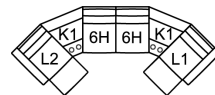

66 RHF Power Recliner w/ Power Headrest

67 LHF Power Recliner w/ Power Headrest

L1 RHF Pwr Recl Pwr/HR Pwr Lumbar

L2 LHF Pwr Recl Pwr/HR Pwr Lumbar

30 x 41 x 41"

75 x 103 x 103 cm

68 Console Loveseat Power Recliner w/ Power Headrest

L8 Console Loveseat Recliner Power w/ Power Headrest & Power Lumbar

72 x 41 x 41"

183 x 103 x 103 cm

IA: 46" / 117 cm

6H Armless Power Recliner w/ Power Headrest

L3 Armless P/Recl Pwr/HR Pwr Lum

23 x 41 x 41"

59 x 103 x 103 cm

POPULAR CONFIGURATIONS

L2/6H/9X/6H/L1
107 x 107"
272 x 272 cm

L2/6H/9X/K2/6H/L1
120 x 107"
305 x 272 cm

L2/K1/6H/6H/K1/L1
109 x 109"
277 x 277 cm

DIMENSIONS

Seat Depth: 21" / 55 cm
Seat Height: 21" / 53 cm
Arm Depth: 34" / 87 cm
Arm Height: 26" / 66 cm
Reclined Depth: 71" / 180 cm

Dimensions shown as Width x Depth x Height.

Dimensions are correct at the time of printing and are subject to change without notice. Actual measurements for each item may vary from what is shown here. Please allow up to a +/- 1 inch difference. Availability may vary by region.