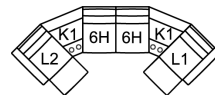

**K0 Wedge w/Storage**  
17 x 40 x 37"  
42 x 101 x 94 cm

**K1 Wedge 45 Degree w/Storage**  
36 x 38 x 37"  
91 x 96 x 94 cm

**K2 Console w/Storage**  
13 x 40 x 37"  
34 x 101 x 94 cm

**L1 RHF Pwr Recl Pwr/HR Pwr Lumbar**  
32 x 40 x 42"  
82 x 101 x 107 cm

**L2 LHF Pwr Recl Pwr/HR Pwr Lumbar**  
32 x 40 x 42"  
82 x 101 x 107 cm

**L3 Armless P/Recl Pwr/HR Pwr Lumbar**  
23 x 40 x 42"  
59 x 101 x 107 cm

**L6 Sofa Power Recliner w/ Power Headrest & Power Lumbar**  
**L7 Loveseat Power Recliner w/ Power Headrest & Power Lumbar**  
**L8 Console Loveseat Recliner Power w/ Power Headrest & Power Lumbar**  
**L9 Wallhugger Power Recliner w/ Power Headrest & Power Lumbar**  
87 x 40 x 42"  
221 x 101 x 107 cm  
IA: 69" / 174 cm

## POPULAR CONFIGURATIONS

**L2/6H/9X/6H/L1**  
109 x 122"  
277 x 310 cm

**L2/6H/9X/K2/6H/L1**  
122 x 109"  
310 x 277 cm

**L2/K1/6H/6H/K1/L1**  
112 x 112"  
285 x 285 cm

## DIMENSIONS

Seat Depth: 20" / 52 cm  
Seat Height: 19" / 49 cm  
Arm Depth: 33" / 84 cm  
Arm Height: 25" / 64 cm  
Reclined Depth: 68" / 173 cm

Dimensions shown as Width x Depth x Height.

Dimensions are correct at the time of printing and are subject to change without notice. Actual measurements for each item may vary from what is shown here. Please allow up to a +/- 1 inch difference. Availability may vary by region.