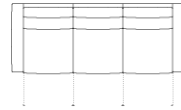

## COVERS

Leather  
Fabric

**10 Armless Chair**  
23 x 40 x 42"  
59 x 101 x 107 cm

**31 Wallhugger Power Recliner w/ Power Headrest**  
40 x 40 x 42"  
101 x 101 x 107 cm  
IA: 22" / 56 cm

**61 Sofa Power Recliner w/ Power Headrest**  
87 x 40 x 42"  
221 x 101 x 107 cm  
IA: 69" / 174 cm

**63 Loveseat Power Recliner w/ Power Headrest**  
64 x 40 x 42"  
163 x 101 x 107 cm  
IA: 45" / 115 cm

**66 RHF Power Recliner w/ Power Headrest**  
32 x 40 x 42"  
82 x 101 x 107 cm

**67 LHF Power Recliner w/ Power Headrest**  
32 x 40 x 42"  
82 x 101 x 107 cm