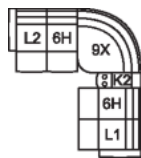

**K0 Wedge w/Storage**  
17 x 40 x 37"  
42 x 101 x 94 cm

**K1 Wedge 45 Degree w/Storage**  
36 x 38 x 37"  
91 x 96 x 94 cm

**K2 Console w/Storage**  
13 x 40 x 37"  
34 x 101 x 94 cm

**L1 RHF Pwr Recl Pwr/HR Pwr Lumbar**  
32 x 40 x 42"  
82 x 101 x 107 cm

**L2 LHF Pwr Recl Pwr/HR Pwr Lumbar**  
32 x 40 x 42"  
82 x 101 x 107 cm

**L3 Armless P/Recl Pwr/HR Pwr Lumbar**  
23 x 40 x 42"  
59 x 101 x 107 cm

**L6 Sofa Power Recliner w/ Power Headrest & Power Lumbar**  
**L7 Loveseat Power Recliner w/ Power Headrest & Power Lumbar**  
**L8 Console Loveseat Recliner Power w/ Power Headrest & Power Lumbar**  
**L9 Wallhugger Power Recliner w/ Power Headrest & Power Lumbar**  
87 x 40 x 42"  
221 x 101 x 107 cm  
IA: 69" / 174 cm

## POPULAR CONFIGURATIONS

**L2/6H/9X/6H/L1**  
109 x 122"  
277 x 310 cm

**L2/6H/9X/K2/6H/L1**  
122 x 109"  
310 x 277 cm

**L2/K1/6H/6H/K1/L1**  
112 x 112"  
285 x 285 cm

## DIMENSIONS

Seat Depth: 20" / 52 cm  
Seat Height: 19" / 49 cm  
Arm Depth: 33" / 84 cm  
Arm Height: 25" / 64 cm  
Reclined Depth: 68" / 173 cm

Dimensions shown as Width x Depth x Height.

Dimensions are correct at the time of printing and are subject to change without notice. Actual measurements for each item may vary from what is shown here. Please allow up to a +/- 1 inch difference. Availability may vary by region.