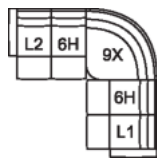

**K0 Wedge w/Storage**  
17 x 40 x 37"  
42 x 101 x 94 cm

**K1 Wedge 45 Degree w/Storage**  
36 x 38 x 37"  
91 x 96 x 94 cm

**K2 Console w/Storage**  
13 x 40 x 37"  
34 x 101 x 94 cm

**L1 RHF Pwr Recl Pwr/HR Pwr Lumbar**  
32 x 40 x 42"  
82 x 101 x 107 cm

**L2 LHF Pwr Recl Pwr/HR Pwr Lumbar**  
32 x 40 x 42"  
82 x 101 x 107 cm

**L3 Armless P/Recl Pwr/HR Pwr Lumbar**  
23 x 40 x 42"  
59 x 101 x 107 cm

**L6 Sofa Power Recliner w/ Power Headrest & Power Lumbar**  
**L7 Loveseat Power Recliner w/ Power Headrest & Power Lumbar**  
**L8 Console Loveseat Recliner Power w/ Power Headrest & Power Lumbar**  
**L9 Wallhugger Power Recliner w/ Power Headrest & Power Lumbar**  
87 x 40 x 42"  
221 x 101 x 107 cm  
IA: 69" / 174 cm

## POPULAR CONFIGURATIONS

**L2/6H/9X/6H/L1**  
109 x 122"  
277 x 310 cm

**L2/6H/9X/K2/6H/L1**  
122 x 109"  
310 x 277 cm

**L2/K1/6H/6H/K1/L1**  
112 x 112"  
285 x 285 cm

## DIMENSIONS

Seat Depth: 20" / 52 cm  
Seat Height: 19" / 49 cm  
Arm Depth: 33" / 84 cm  
Arm Height: 25" / 64 cm  
Reclined Depth: 68" / 173 cm

Dimensions shown as Width x Depth x Height.

Dimensions are correct at the time of printing and are subject to change without notice. Actual measurements for each item may vary from what is shown here. Please allow up to a +/- 1 inch difference. Availability may vary by region.