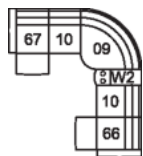

**61 Sofa Power Recliner w/
Power Headrest**
87 x 40 x 40"
221 x 102 x 101 cm
IA: 69" / 174 cm

**63 Loveseat Power Recliner
w/ Power Headrest**
64 x 40 x 40"
162 x 102 x 101 cm
IA: 46" / 116 cm

**68 Console Loveseat Power
Recliner w/ Power Headrest**
77 x 40 x 40"
196 x 102 x 101 cm

**6H Armless Power Recliner
w/ Power Headrest**
23 x 40 x 40"
59 x 102 x 101 cm

W2 Console w/Storage
14 x 40 x 35"
34 x 102 x 89 cm

**31 Wallhugger Power Recliner
w/ Power Headrest**
**39 Rocker Power Recliner w/
Power Headrest**
41 x 40 x 40"
103 x 102 x 101 cm
IA: 22" / 56 cm

**66 RHF Power Recliner w/
Power Headrest**
**67 LHF Power Recliner w/
Power Headrest**
32 x 40 x 40"
82 x 102 x 101 cm

POPULAR CONFIGURATIONS

67/10/09/10/66
103 x 103"
262 x 262 cm

67/10/09/W2/10/66
103 x 116"
262 x 295 cm

DIMENSIONS

Seat Depth: 22" / 56 cm
Seat Height: 19" / 50 cm
Arm Depth: 34" / 87 cm
Arm Height: 23" / 59 cm
Reclined Depth: 66" / 167 cm

Dimensions shown as Width x Depth x Height.

Dimensions are correct at the time of printing and are subject to change without notice. Actual measurements for each item may vary from what is shown here. Please allow up to a +/- 1 inch difference. Availability may vary by region.