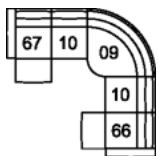

**61 Sofa Power Recliner w/
Power Headrest**
87 x 40 x 40"
221 x 102 x 101 cm
IA: 69" / 174 cm

**63 Loveseat Power Recliner
w/ Power Headrest**
64 x 40 x 40"
162 x 102 x 101 cm
IA: 46" / 116 cm

**68 Console Loveseat Power
Recliner w/ Power Headrest**
77 x 40 x 40"
196 x 102 x 101 cm

**6H Armless Power Recliner
w/ Power Headrest**
23 x 40 x 40"
59 x 102 x 101 cm

W2 Console w/Storage
14 x 40 x 35"
34 x 102 x 89 cm

**31 Wallhugger Power Recliner
w/ Power Headrest**
**39 Rocker Power Recliner w/
Power Headrest**
41 x 40 x 40"
103 x 102 x 101 cm
IA: 22" / 56 cm

**66 RHF Power Recliner w/
Power Headrest**
**67 LHF Power Recliner w/
Power Headrest**
32 x 40 x 40"
82 x 102 x 101 cm

POPULAR CONFIGURATIONS

67/10/09/10/66
103 x 103"
262 x 262 cm

67/10/09/W2/10/66
103 x 116"
262 x 295 cm

DIMENSIONS

Seat Depth: 22" / 56 cm
Seat Height: 19" / 50 cm
Arm Depth: 34" / 87 cm
Arm Height: 23" / 59 cm
Reclined Depth: 66" / 167 cm

Dimensions shown as Width x Depth x Height.

Dimensions are correct at the time of printing and are subject to change without notice. Actual measurements for each item may vary from what is shown here. Please allow up to a +/- 1 inch difference. Availability may vary by region.