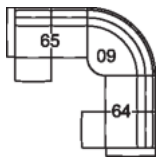

FUNCTION

Manual recline with outside handle
Power recline with toggle switch

COVERS

Leather
Fabric

09 Corner Curve
46 x 46 x 40"
117 x 117 x 102 cm

10 Armless Chair
23 x 39 x 40"
59 x 100 x 102 cm

30 Armless Recliner
60 Power Armless Recliner
23 x 39 x 40"
59 x 100 x 102 cm

51 Sofa Recliner
61 Power Sofa Recliner
78 x 39 x 40"
199 x 100 x 102 cm
IA: 63" / 161 cm

53 Loveseat Recliner
63 Loveseat Recliner Power
54 x 39 x 40"
138 x 100 x 102 cm
IA: 39" / 100 cm

32 Rocker Recliner Chair
31 Wallhugger Recliner Pwr
33 Swivel Rocker Recliner Chair
35 Wallhugger Recliner Chair
39 Power Rocker Recliner
32 x 39 x 40"
82 x 100 x 102 cm
IA: 17" / 44 cm

54 RHF Loveseat Recliner
55 LHF Loveseat Recliner
64 RHF Loveseat Recliner Power
65 LHF Loveseat Power Recliner
50 x 39 x 40"
127 x 100 x 102 cm

POPULAR CONFIGURATIONS

65/09/64
96 x 96"
244 x 244 cm

DIMENSIONS

Seat Depth: N/A
Seat Height: N/A
Arm Depth: N/A
Arm Height: N/A
Reclined Depth: 63" / 161 cm

Dimensions shown as Width x Depth x Height.

Dimensions are correct at the time of printing and are subject to change without notice. Actual measurements for each item may vary from what is shown here. Please allow up to a +/- 1 inch difference. Availability may vary by region.